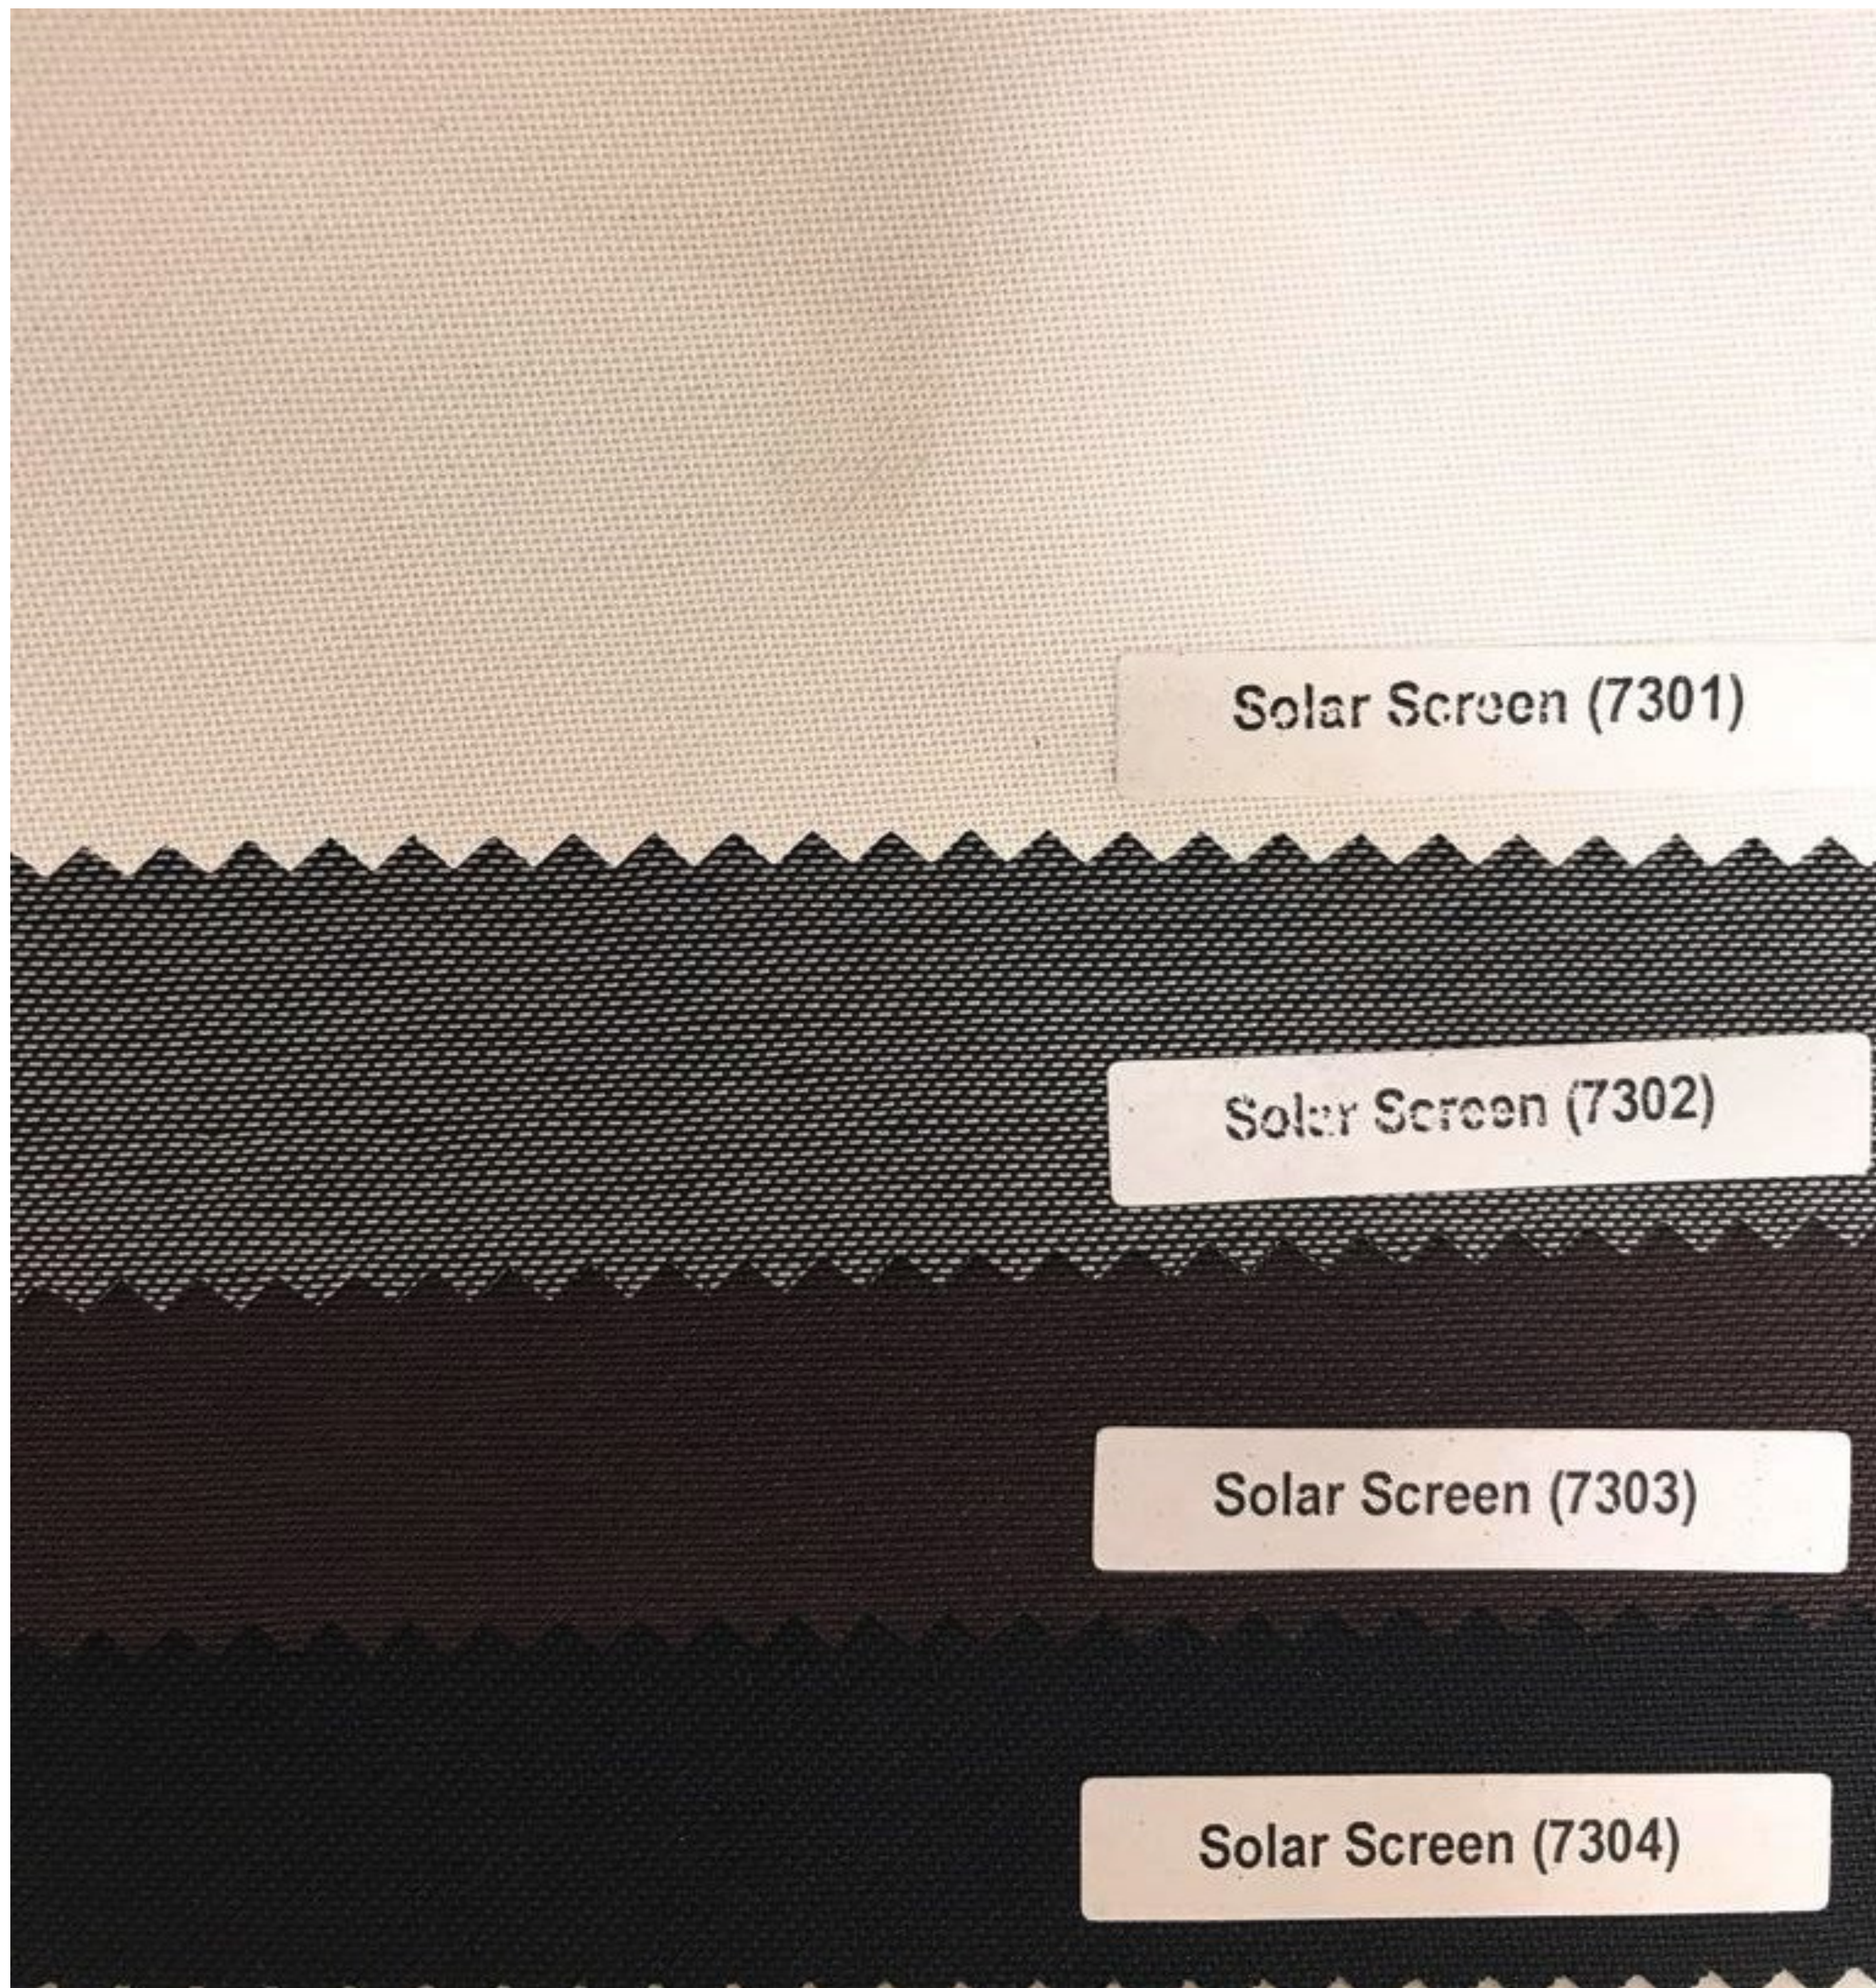

Solar Screen (7403)

Solar Screen (7404)

FABRIC SAMPLE - SOLAR SCREEN

**Fit To Product : RB, RBARS, VB, PB
Seri 73 (7301 - 7304)**

FABRIC SAMPLE - SOLAR SCREEN

**Fit To Product : RB, RBARS, VB, PB
Seri 11 (1101 - 1105)**