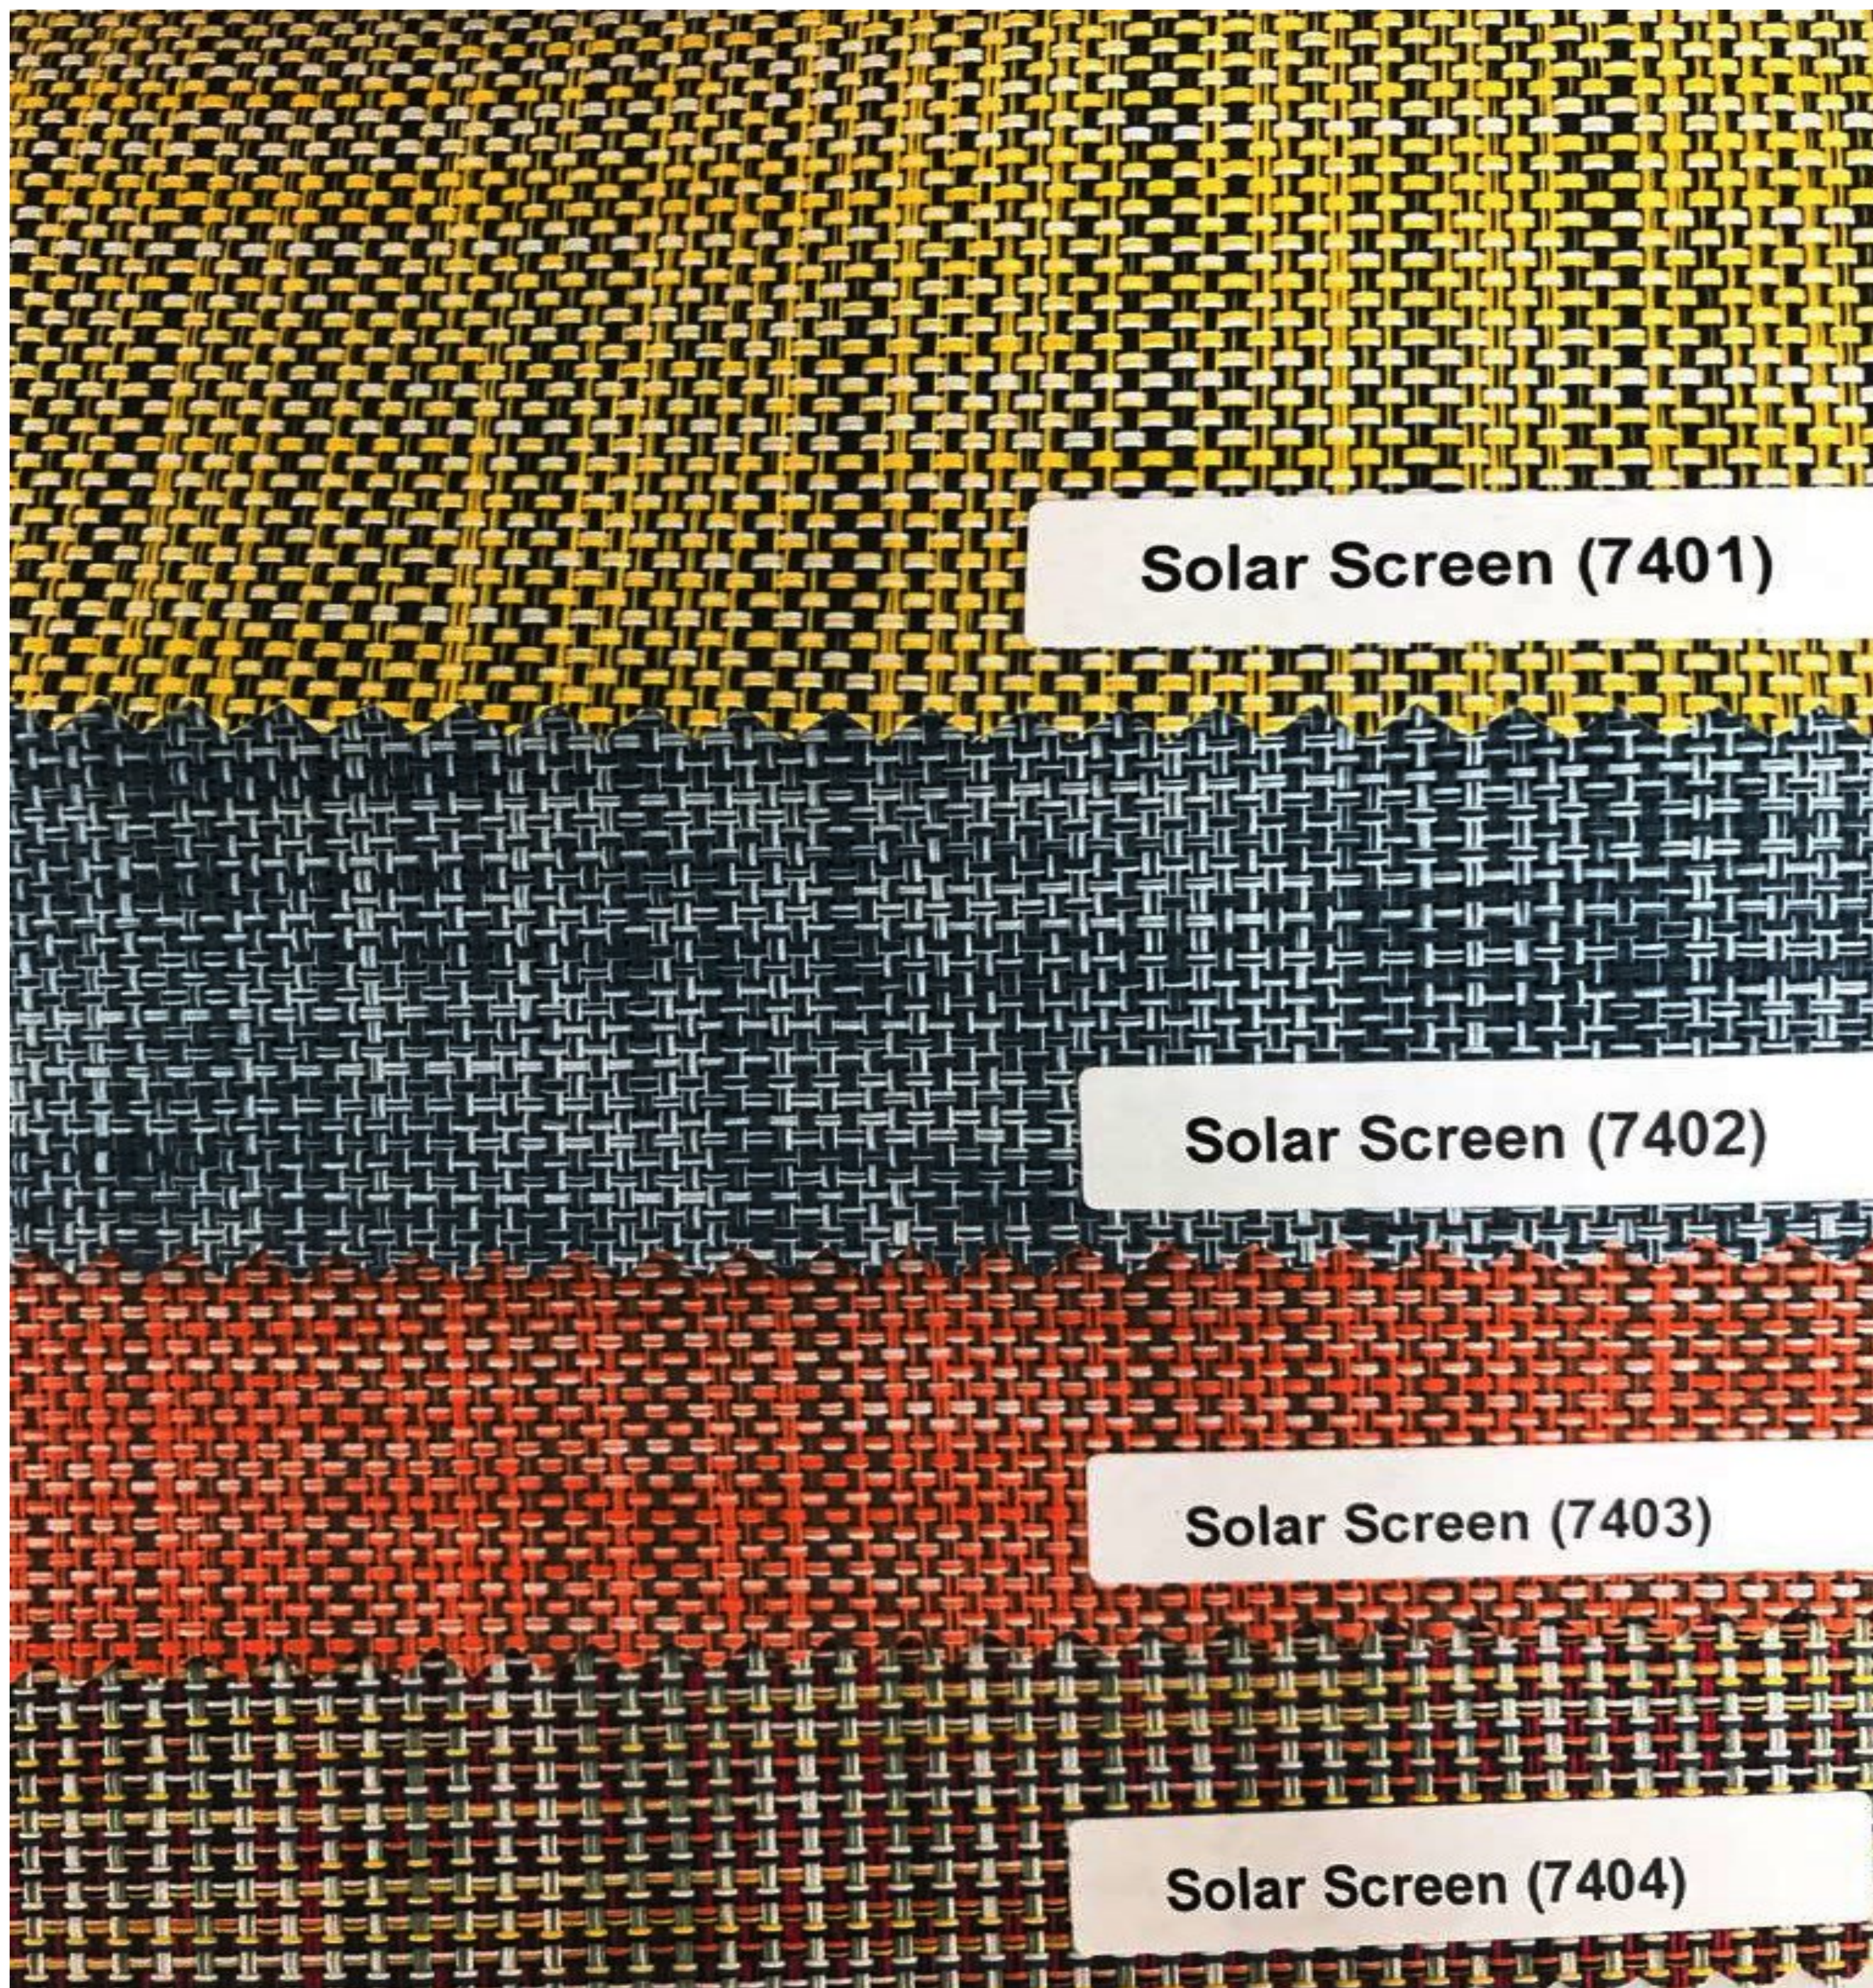

**Fit To Product : RB, RBARS, VB, PB
Seri 70 (7001 - 7006)**

FABRIC SAMPLE - SOLAR SCREEN

**Fit To Product : RB, RBARS, VB, PB
Seri 12 (1201 - 1203)**

FABRIC SAMPLE - SOLAR SCREEN

**Fit To Product : RB, RBARS, VB, PB
Seri 18 (1801 - 1807)**

FABRIC SAMPLE - SOLAR SCREEN

Fit To Product : RB, RBARS, VB, PB Seri C99 (C9901 - C9902)

FABRIC SAMPLE - SOLAR SCREEN

Fit To Product : RB, RBARS, VB, PB
Seri 74 (7401 - 7404)

Solar Screen (7401)

Solar Screen (7402)

Solar Screen (7403)

Solar Screen (7404)

FABRIC SAMPLE - SOLAR SCREEN

**Fit To Product : RB, RBARS, VB, PB
Seri 73 (7301 - 7304)**

FABRIC SAMPLE - SOLAR SCREEN

**Fit To Product : RB, RBARS, VB, PB
Seri 11 (1101 - 1105)**

FABRIC SAMPLE - SOLAR SCREEN

**Fit To Product : RB, RBARS, VB, PB
Seri 15 (1505 - 1509)**

FABRIC SAMPLE - NATURAL

Fit To Product : RB, RBARS, VB, PB
Seri 41 (4101 - 4104)

RB 4101
NATURAL

RB 4103
NATURAL

RB 4104
NATURAL