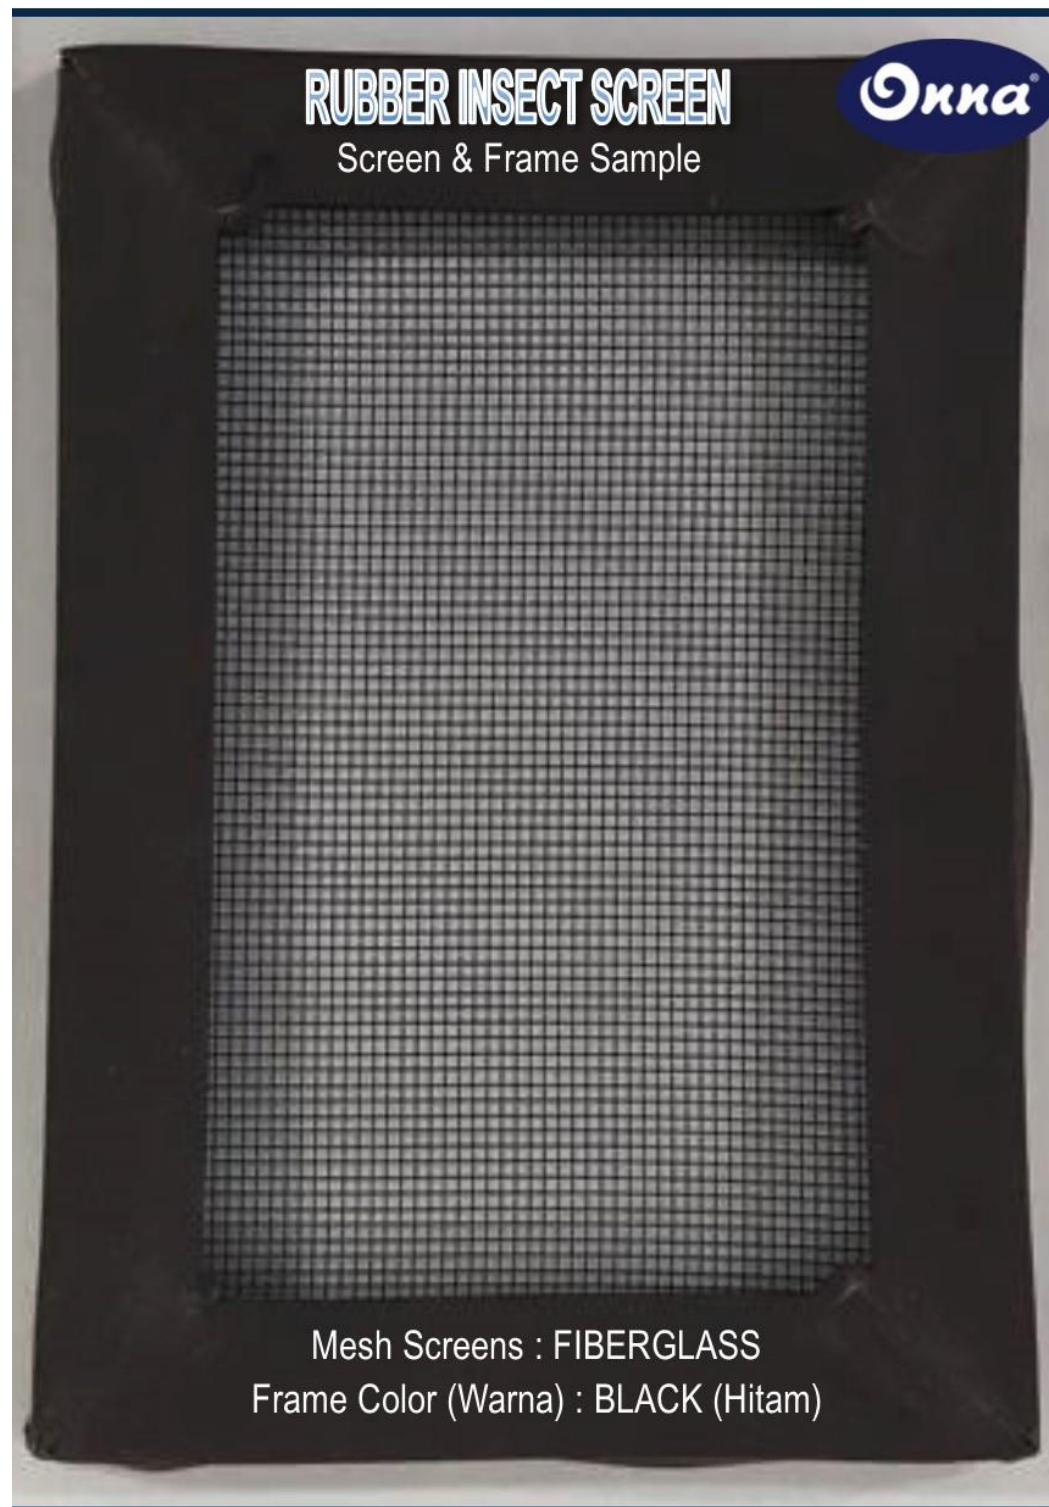

MESH TYPE - STAINLESS

Product : Rubber Insect Screen

Ukuran (Size) : < 0,5 m2 (/set)

: > 0,5 m2 (/m2)

List & Bracket	Brown	Grey	White	
Mesh Fiberglass	Brown	Grey	White	Black
Mesh Miniflex®	Brown	Grey	White	
Mesh Stainless	Black			

LIST & BRACKET COLOR TYPE

Product : Rubber Insect Screen

Ukuran (Size) : < 0,5 m2 (/set)

: > 0,5 m2 (/m2)

ACCESSORIES

HOLLOW ALUMINIUM

Additional frame for your product which comes in aluminium material. Other colours/patterns for the coating are available upon request.

SCREEN PORT

This lid-covered hole allows you to open the window without detaching the Insect Screen.

MODEL SETENGAH LINGKARAN

This semi-circle product is customised to fit in your window.

NOTCH (COAK)

This customized modification allows the product to fit around your window handle.