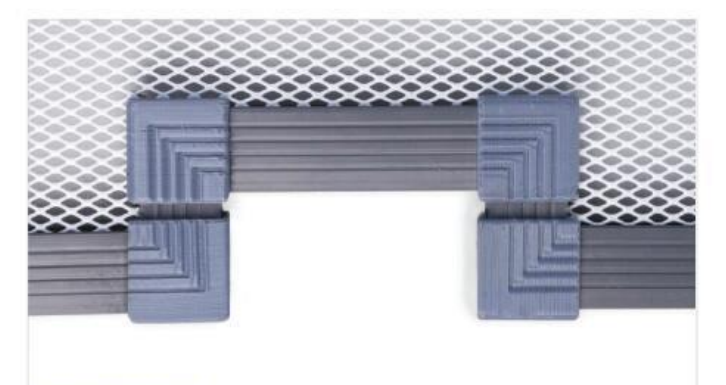

MESH TYPE - STAINLESS

Product : Rubber Insect Screen

Ukuran (Size) : < 0,5 m2 (/set)

: > 0,5 m2 (/m2)

List & Bracket	Brown	Grey	White	
Mesh Fiberglass	Brown	Grey	White	Black
Mesh Miniflex®	Brown	Grey	White	
Mesh Stainless	Black			

LIST & BRACKET COLOR TYPE

Product : Rubber Insect Screen

Ukuran (Size) : < 0,5 m2 (/set)

: > 0,5 m2 (/m2)

ACCESSORIES

HOLLOW ALUMINIUM

Additional frame for your product which comes in aluminium material. Other colours/patterns for the coating are available upon request.

SCREEN PORT

This lid-covered hole allows you to open the window without detaching the Insect Screen.

MODEL SETENGAH LINGKARAN

This semi-circle product is customised to fit in your window.

NOTCH (COAK)

This customized modification allows the product to fit around your window handle.

HOLLOW PVC

Additional frame for your product which comes in PVC material. Other colours/patterns for the coating are available upon request.

PHOTOS

Product : Rubber Insect Screen