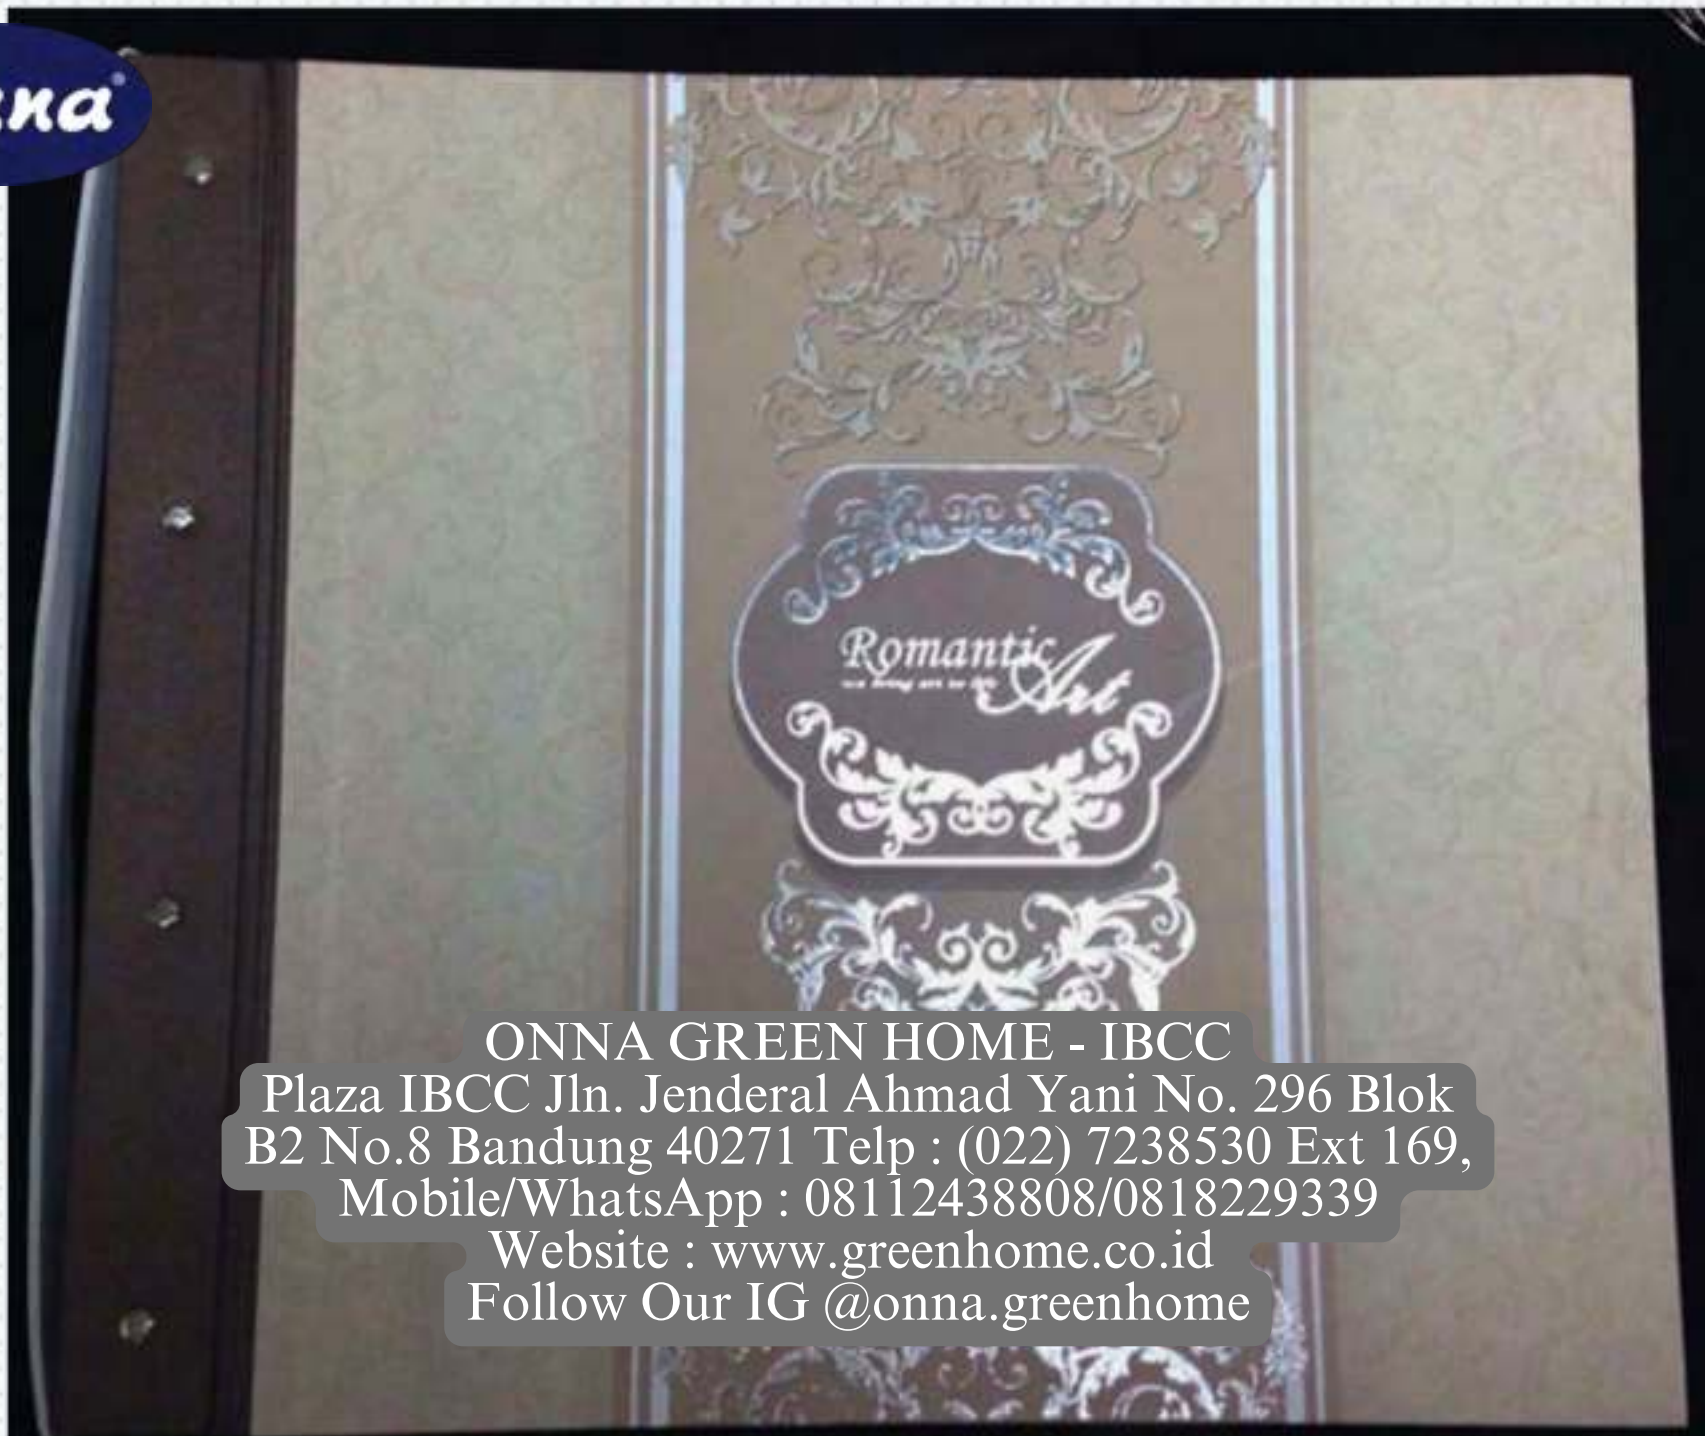

The logo for Onna, featuring the word "Onna" in a white, stylized font inside a dark blue oval.

ONNA GREEN HOME - IBCC
Plaza IBCC Jln. Jenderal Ahmad Yani No. 296 Blok
B2 No.8 Bandung 40271 Telp : (022) 7238530 Ext 169,
Mobile/WhatsApp : 08112438808/0818229339
Website : www.greenhome.co.id
Follow Our IG @onna.greenhome