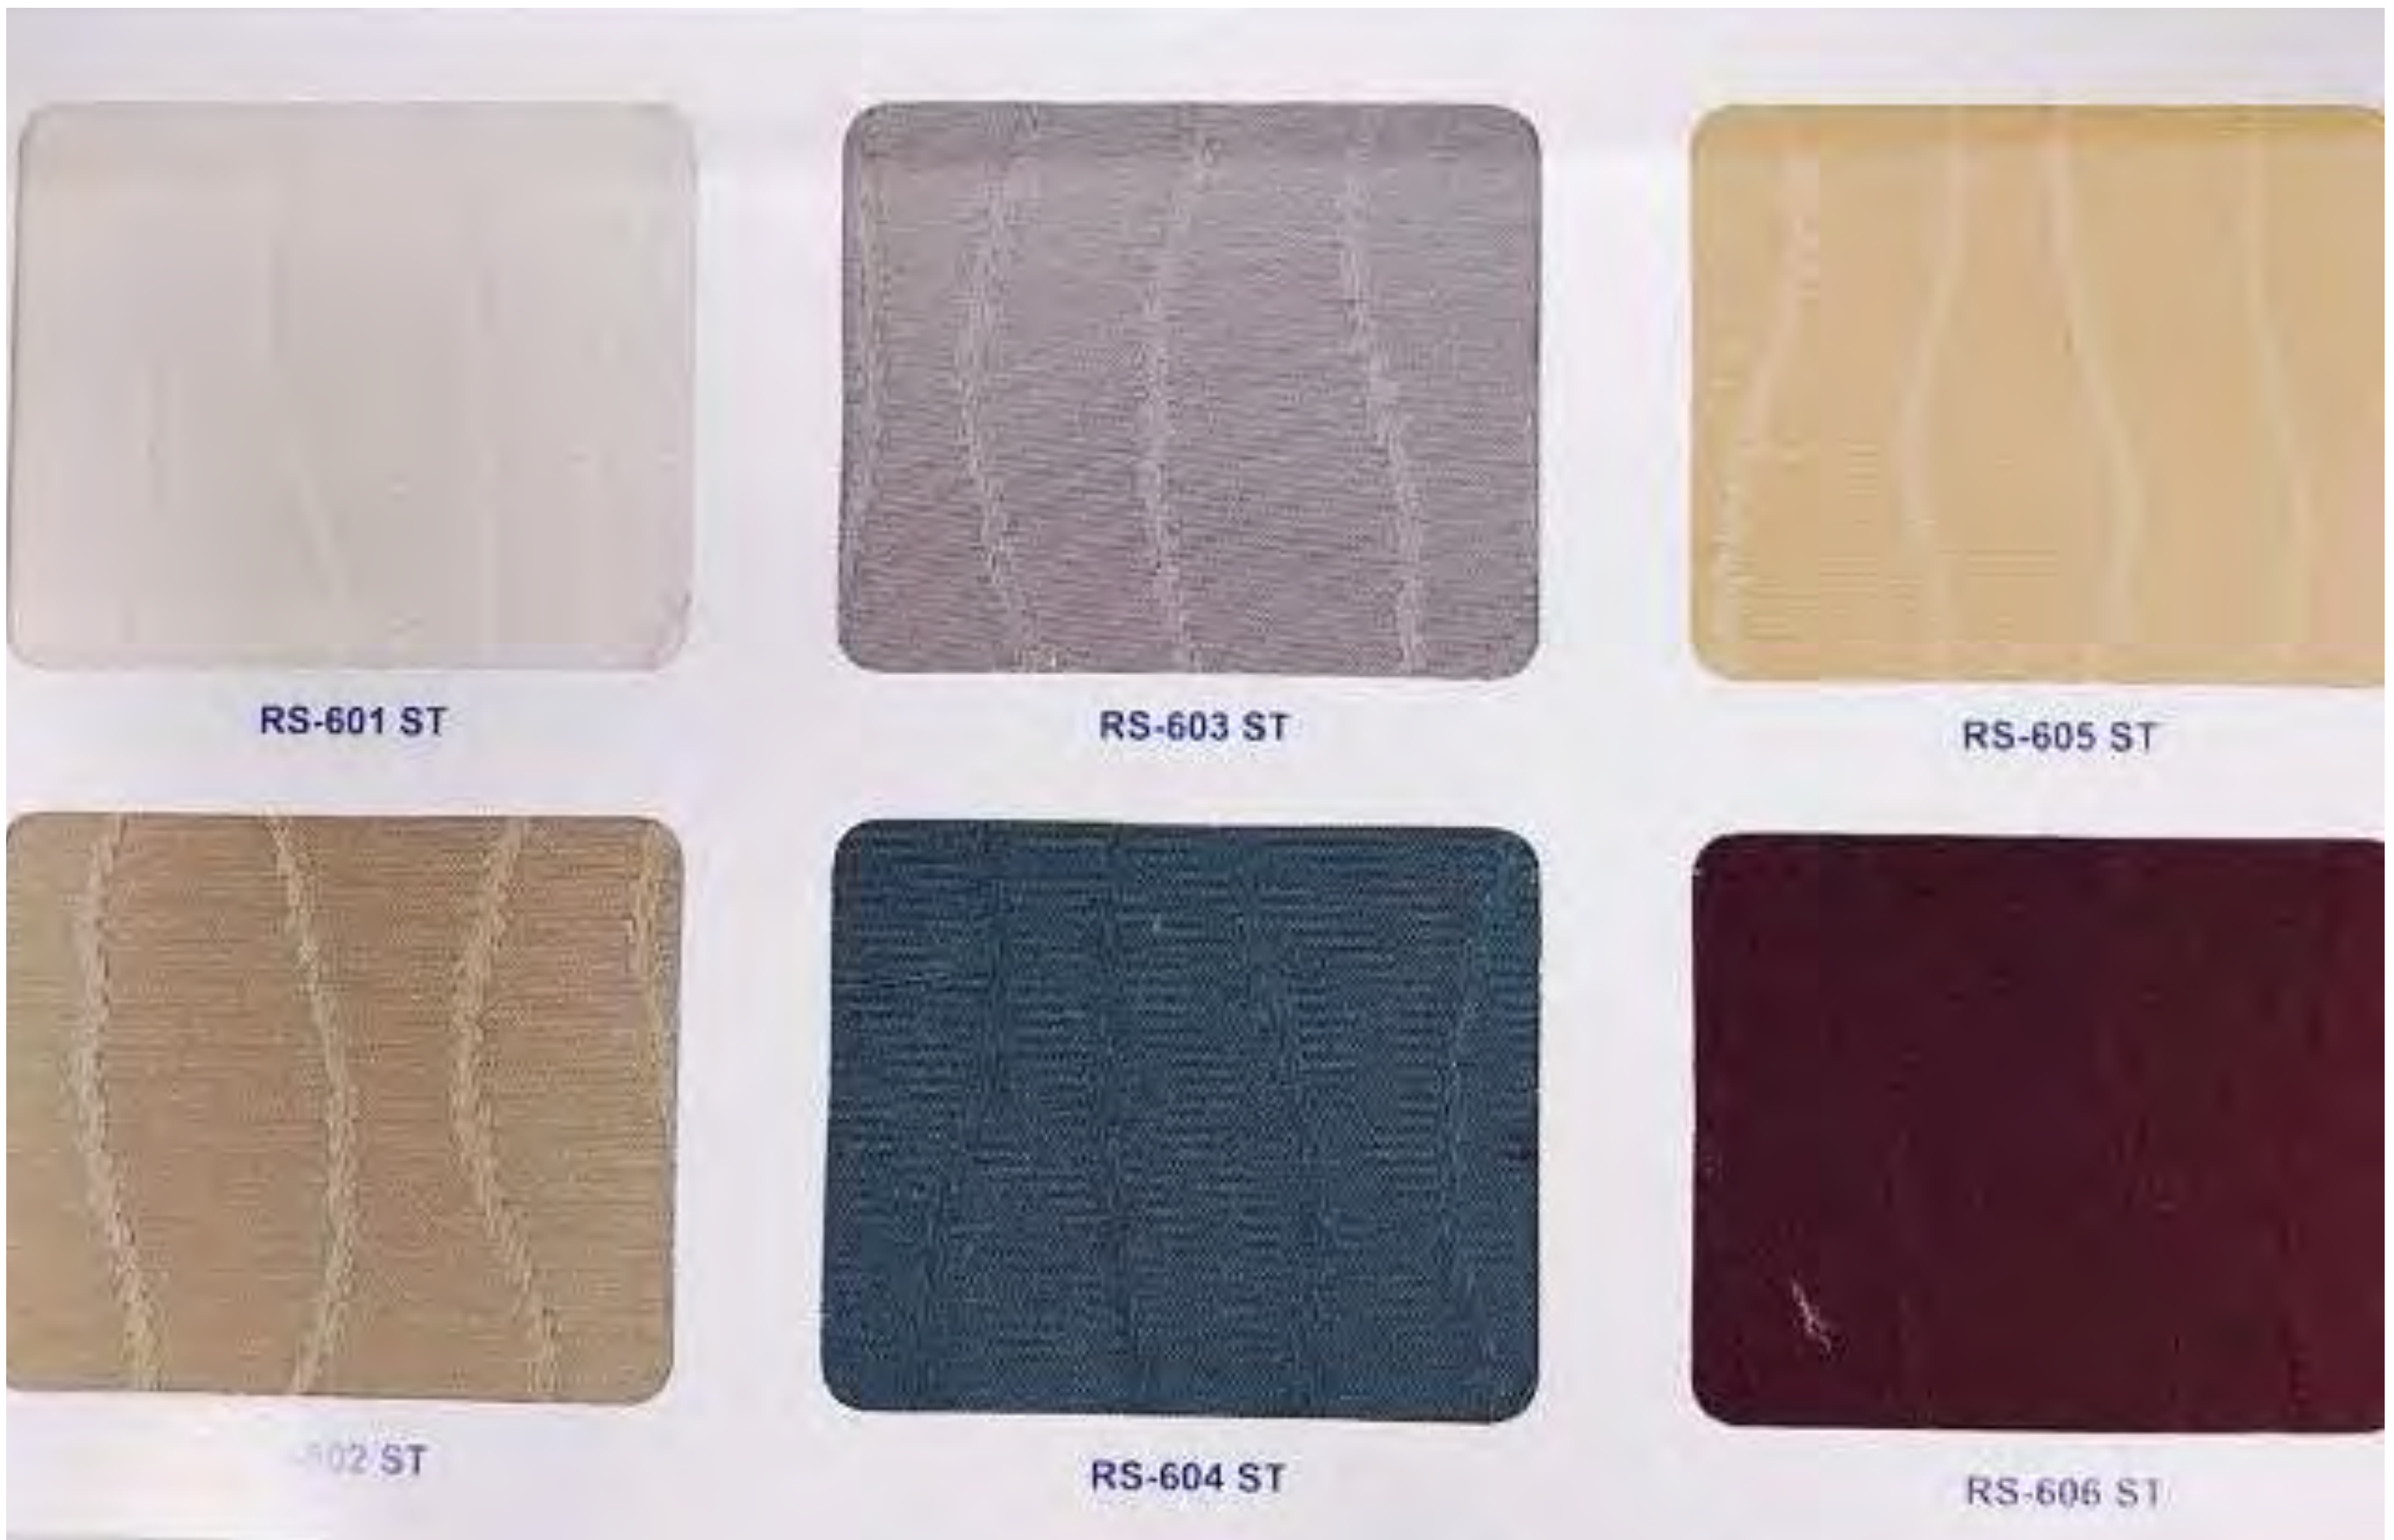

Fit To Product : CURTAIN / GORDEN
Seri STD RS 4 (401 - 406)

FABRIC SAMPLE - STANDARD

Fit To Product : CURTAIN / GORDEN
Seri STD RS 5 (501 - 506)

FABRIC SAMPLE - STANDARD

Fit To Product : CURTAIN / GORDEN
Seri STD RS 6 (601 - 606)