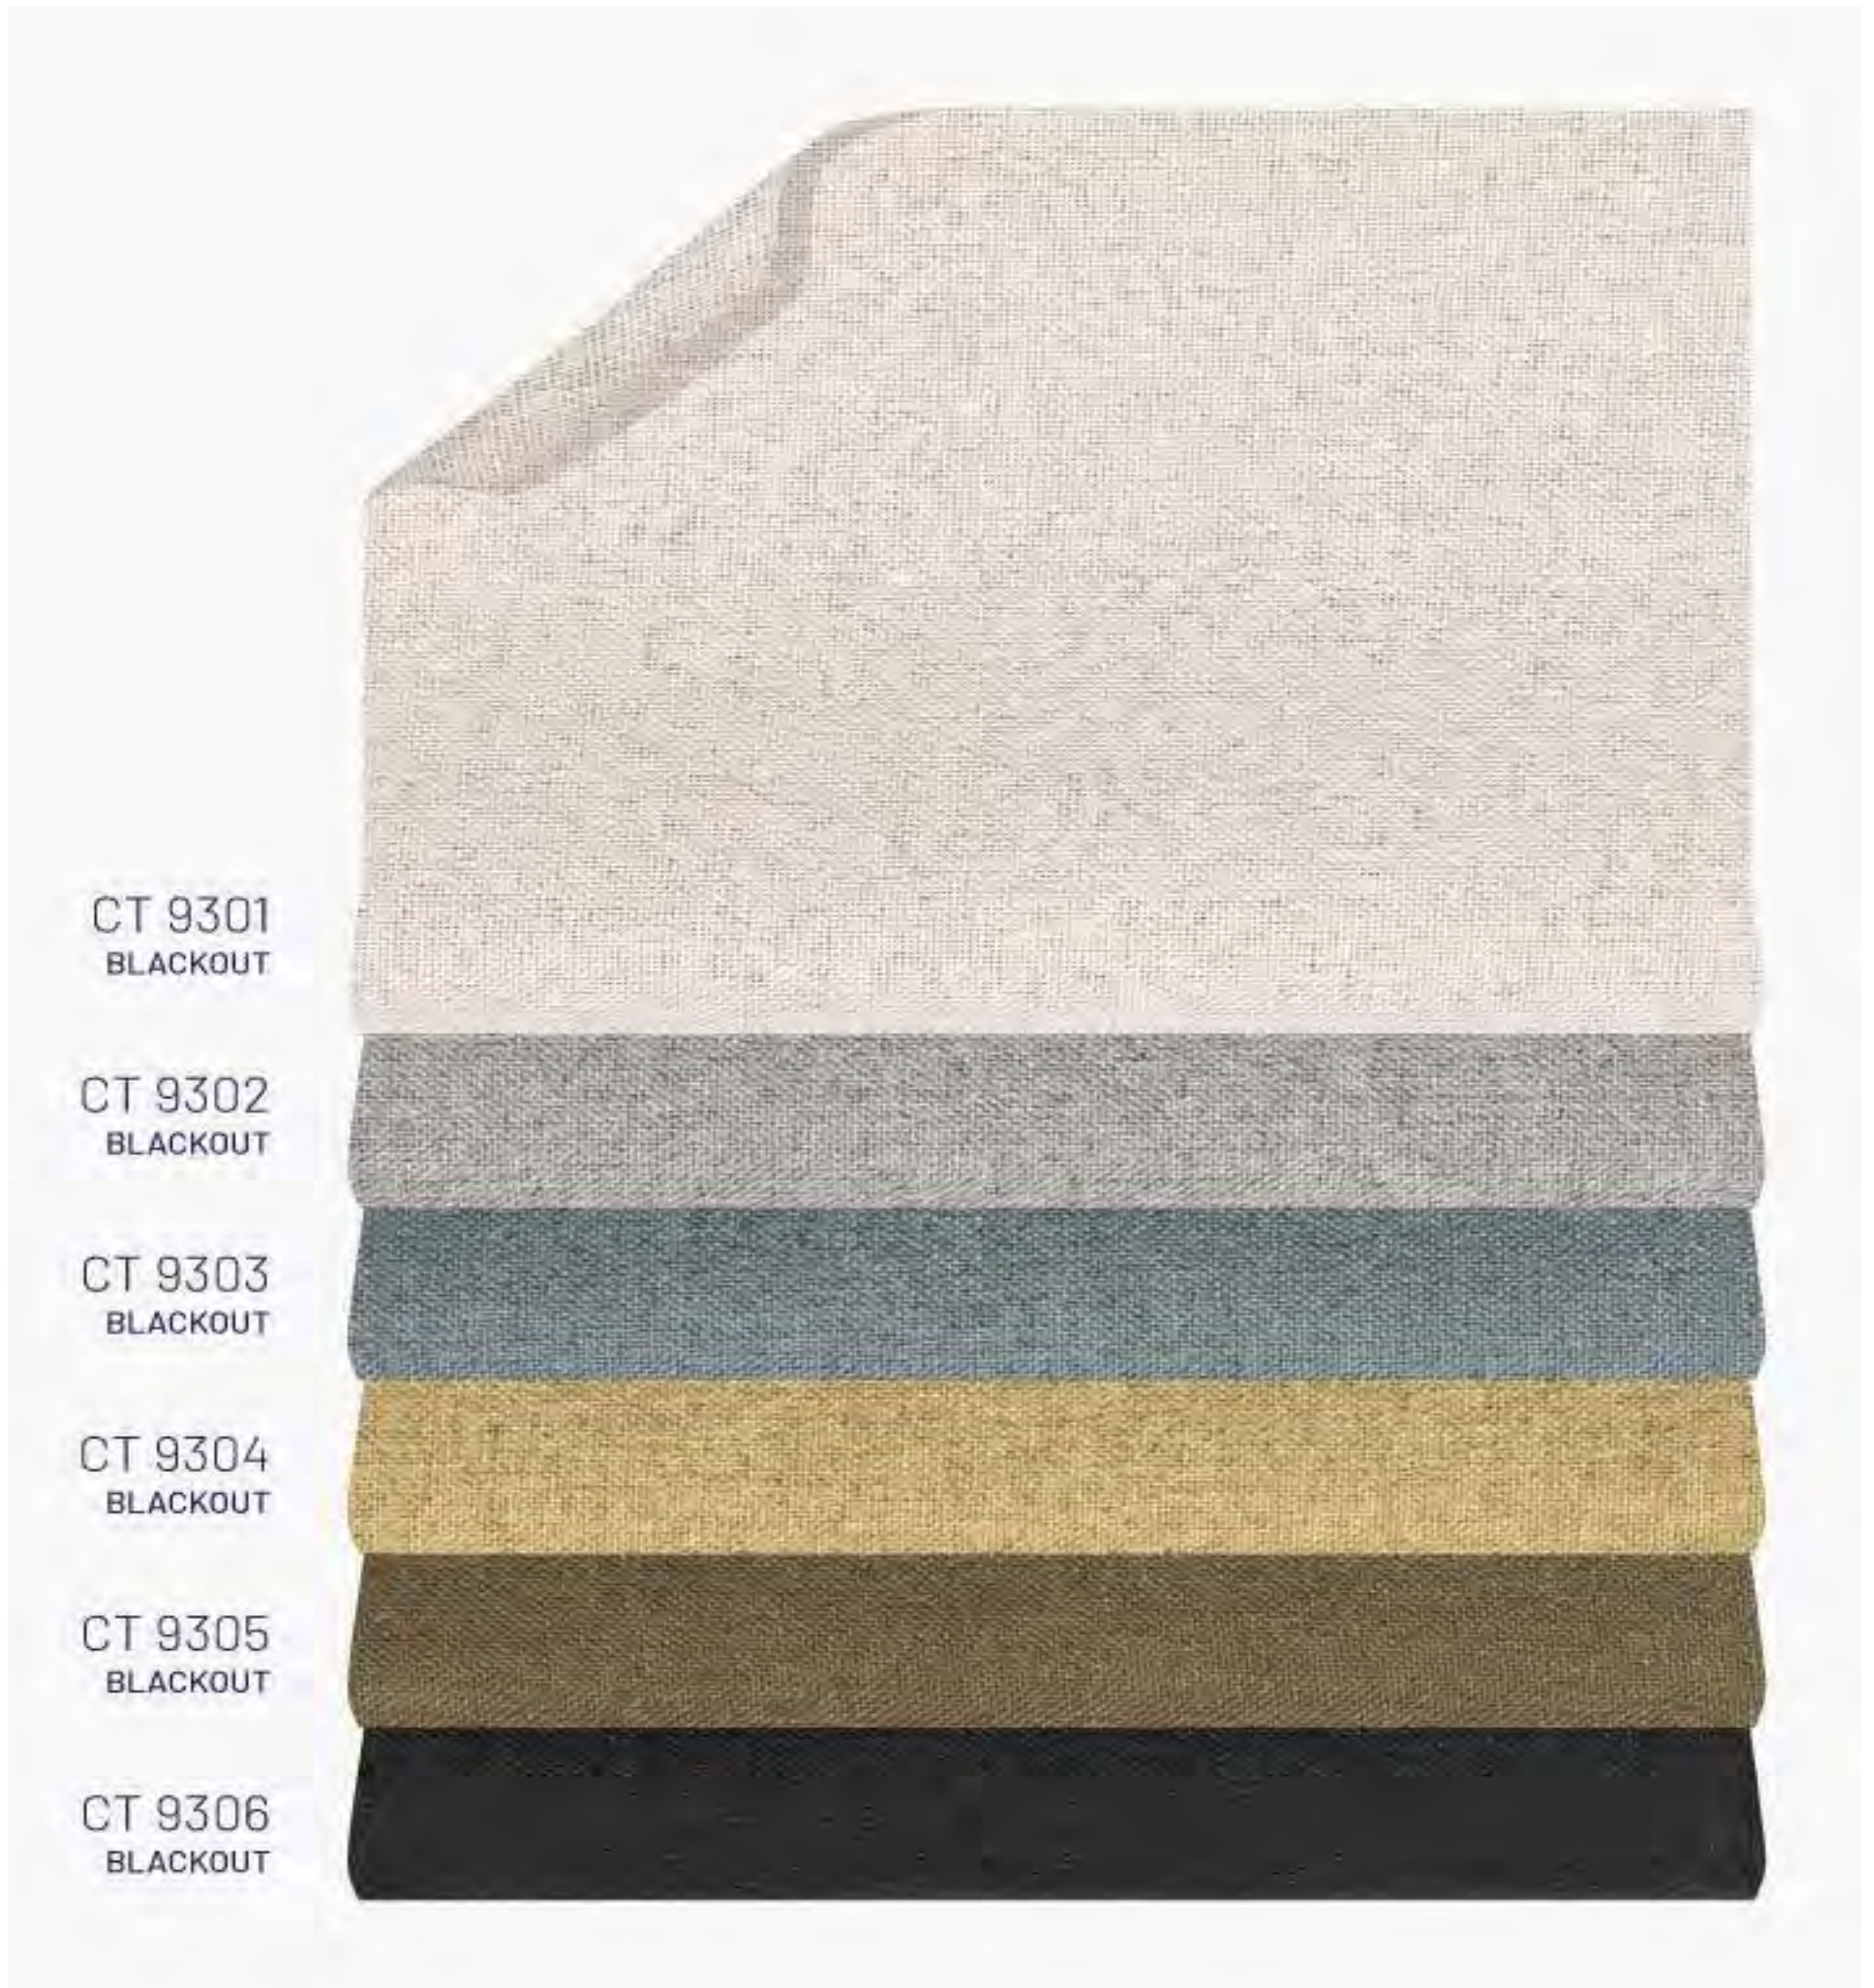

FABRIC SAMPLE - BLACKOUT

Fit To Product : CURTAIN / GORDEN Seri BO CT 93 (9301 - 9306)

CT 9301
BLACKOUT

CT 9302
BLACKOUT

CT 9303
BLACKOUT

CT 9304
BLACKOUT

CT 9305
BLACKOUT

CT 9306
BLACKOUT