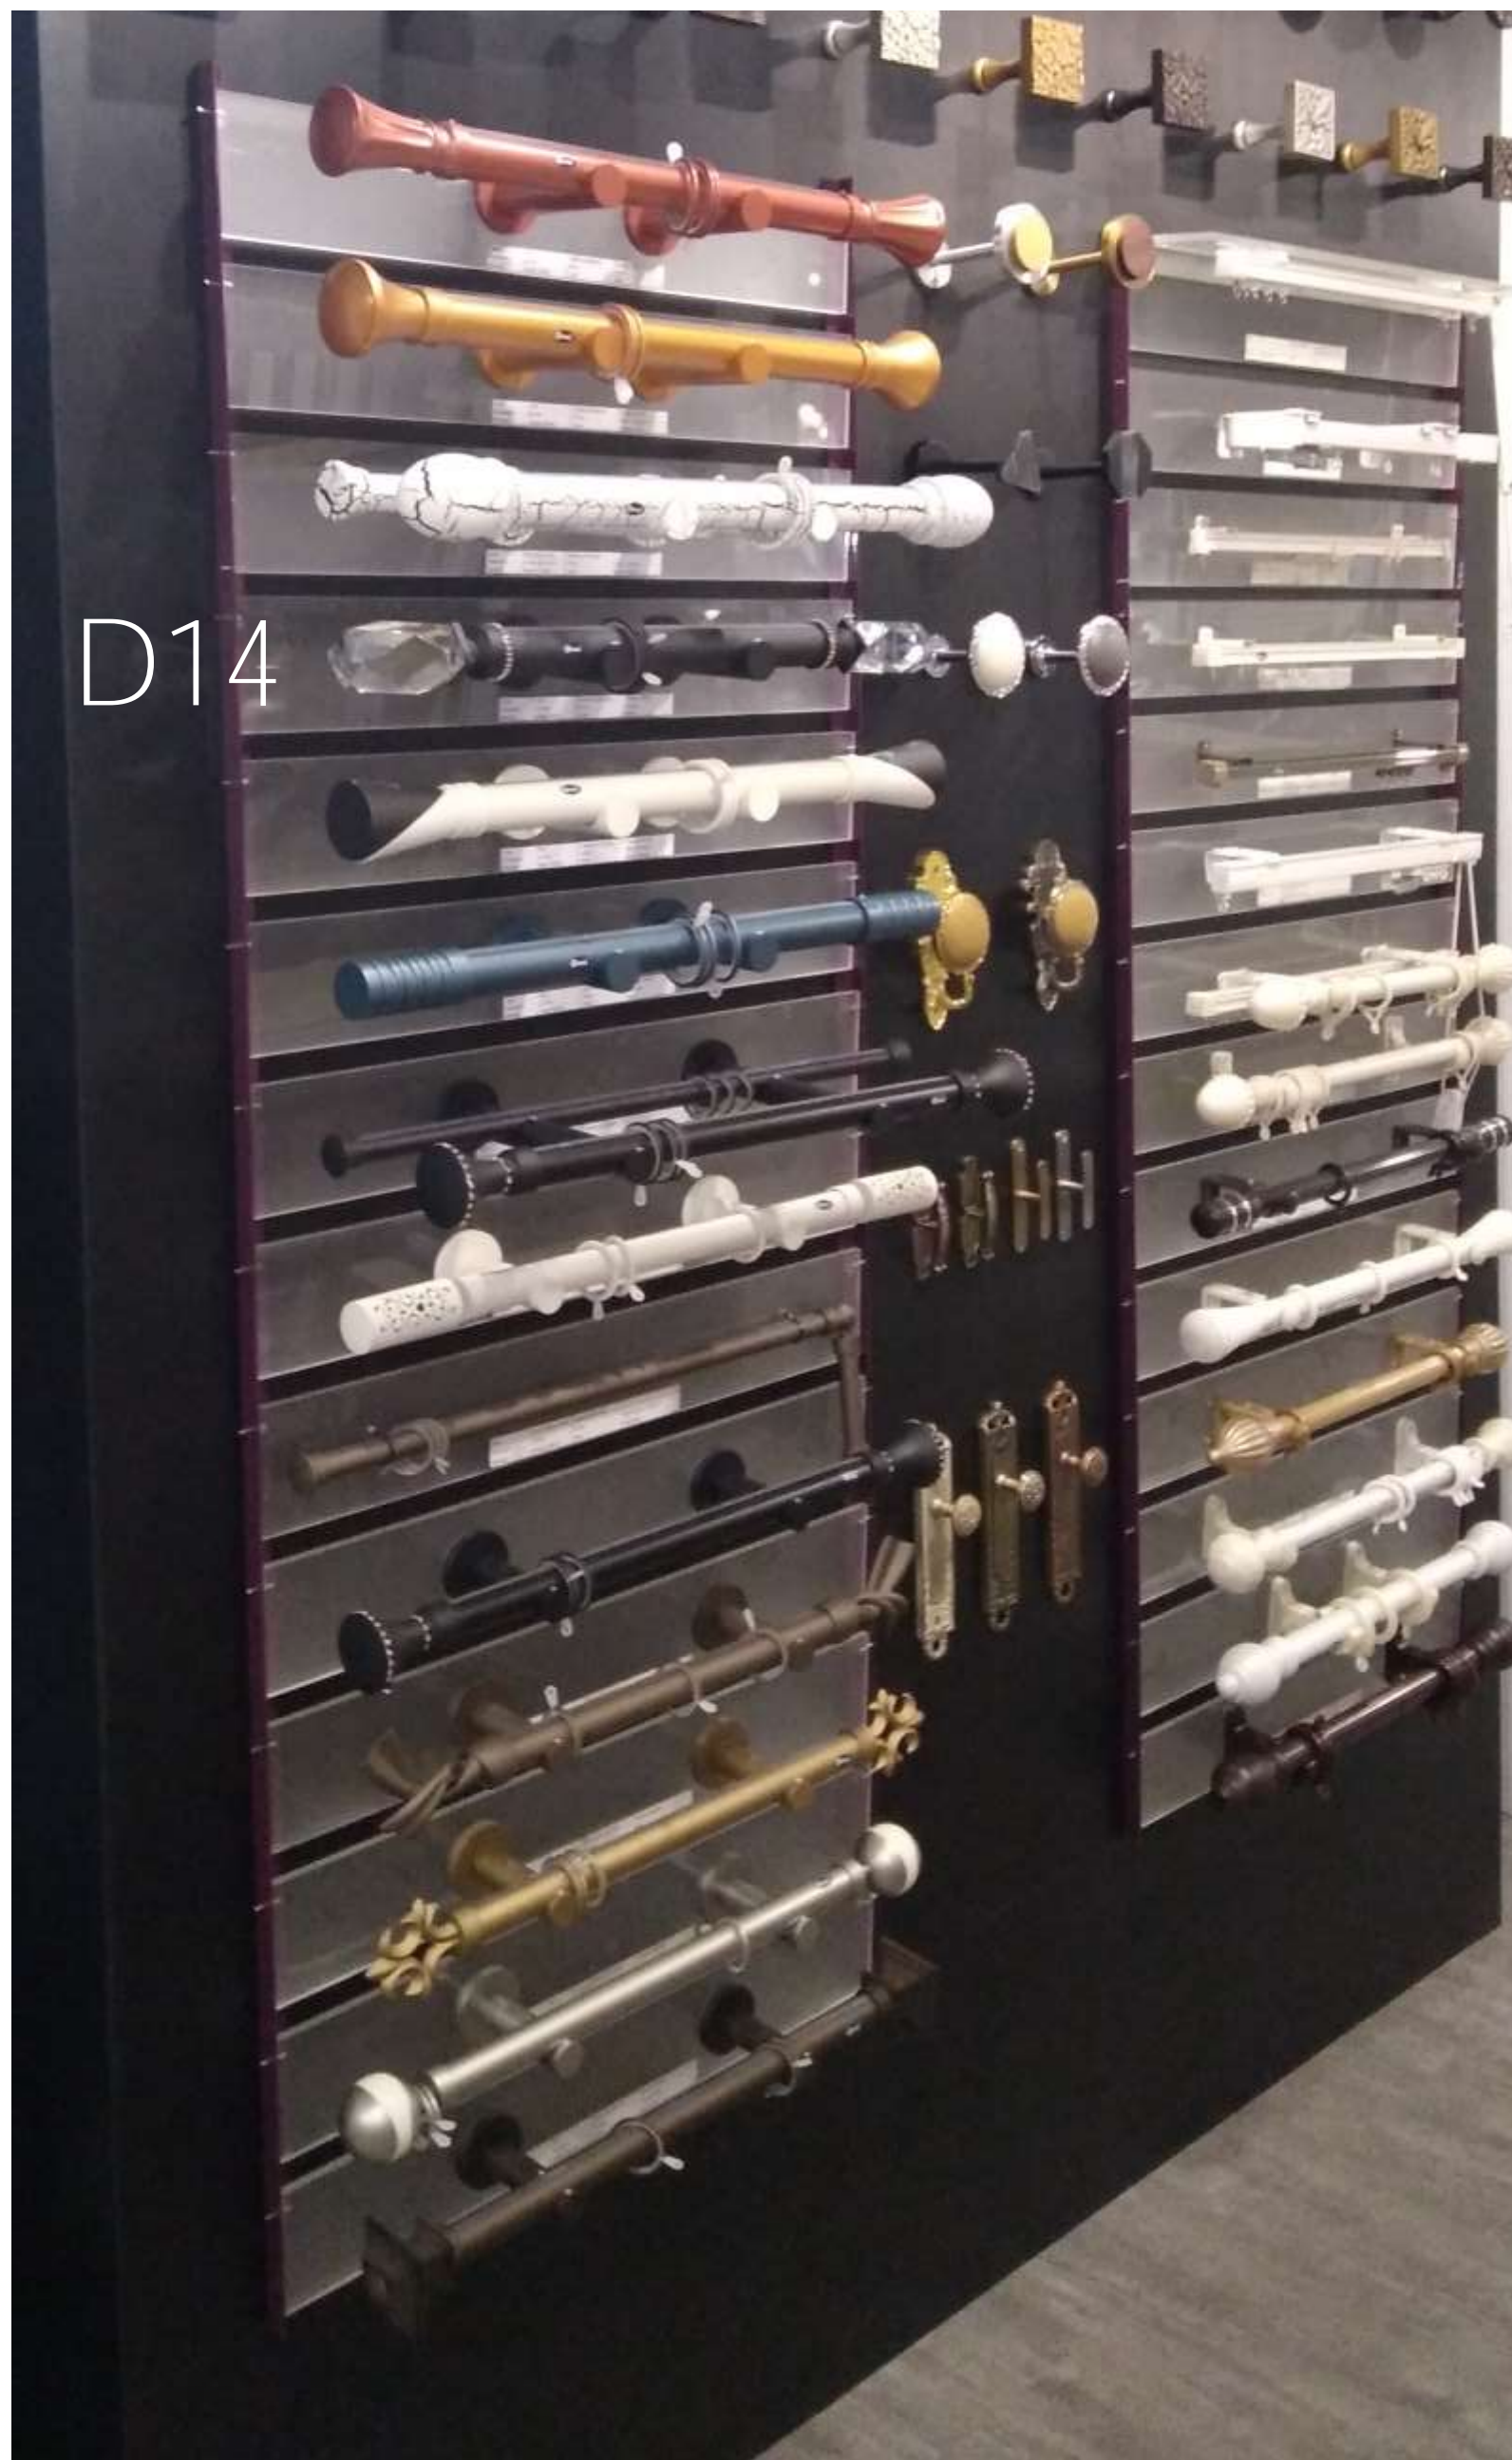

TRACK TYPE - DECORATIVE D14

Product : CURTAIN TRACK / RAILSET

Manual System Operation : Non Pulling