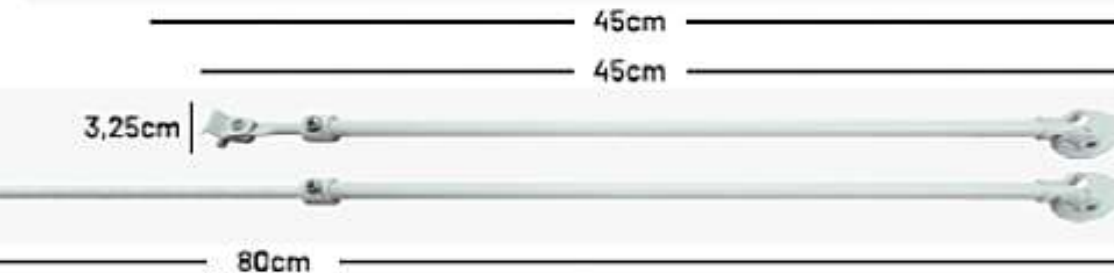

Curve Connector H2

MODEL

Bracket H2 Curve Connector H2 Curve Track H2 Ceiling Bracket H2

MODEL

Bracket H2 Double Connector H2 Curve Track H2 Ceiling Bracket H2

Single Wall Bracket H1 (mm)

Double Wall Bracket H1 (mm)

Single Wall Bracket F1, F2 (mm)

Double Wall Bracket F1, F2 (mm)

Hanging Bracket 27 - 45cm

Hanging Bracket 45 - 80cm