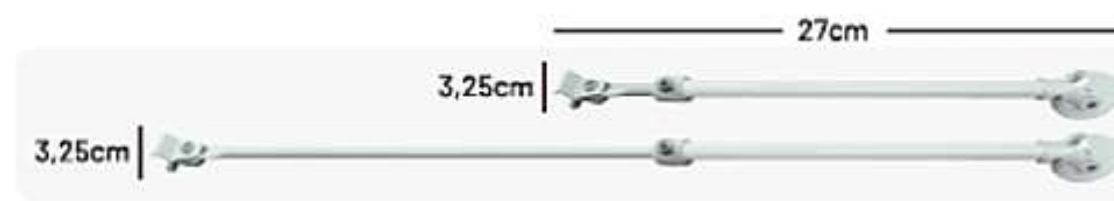

Curve Connector H2

MODEL

Bracket H2 Curve Connector H2 Curve Track H2 Ceiling Bracket H2

MODEL

Bracket H2 Double Connector H2 Curve Track H2 Ceiling Bracket H2

Single Wall Bracket H1 (mm)

Double Wall Bracket H1 (mm)

Single Wall Bracket F1, F2 (mm)

Double Wall Bracket F1, F2 (mm)

Hanging Bracket 27 - 45cm

Hanging Bracket 45 - 80cm