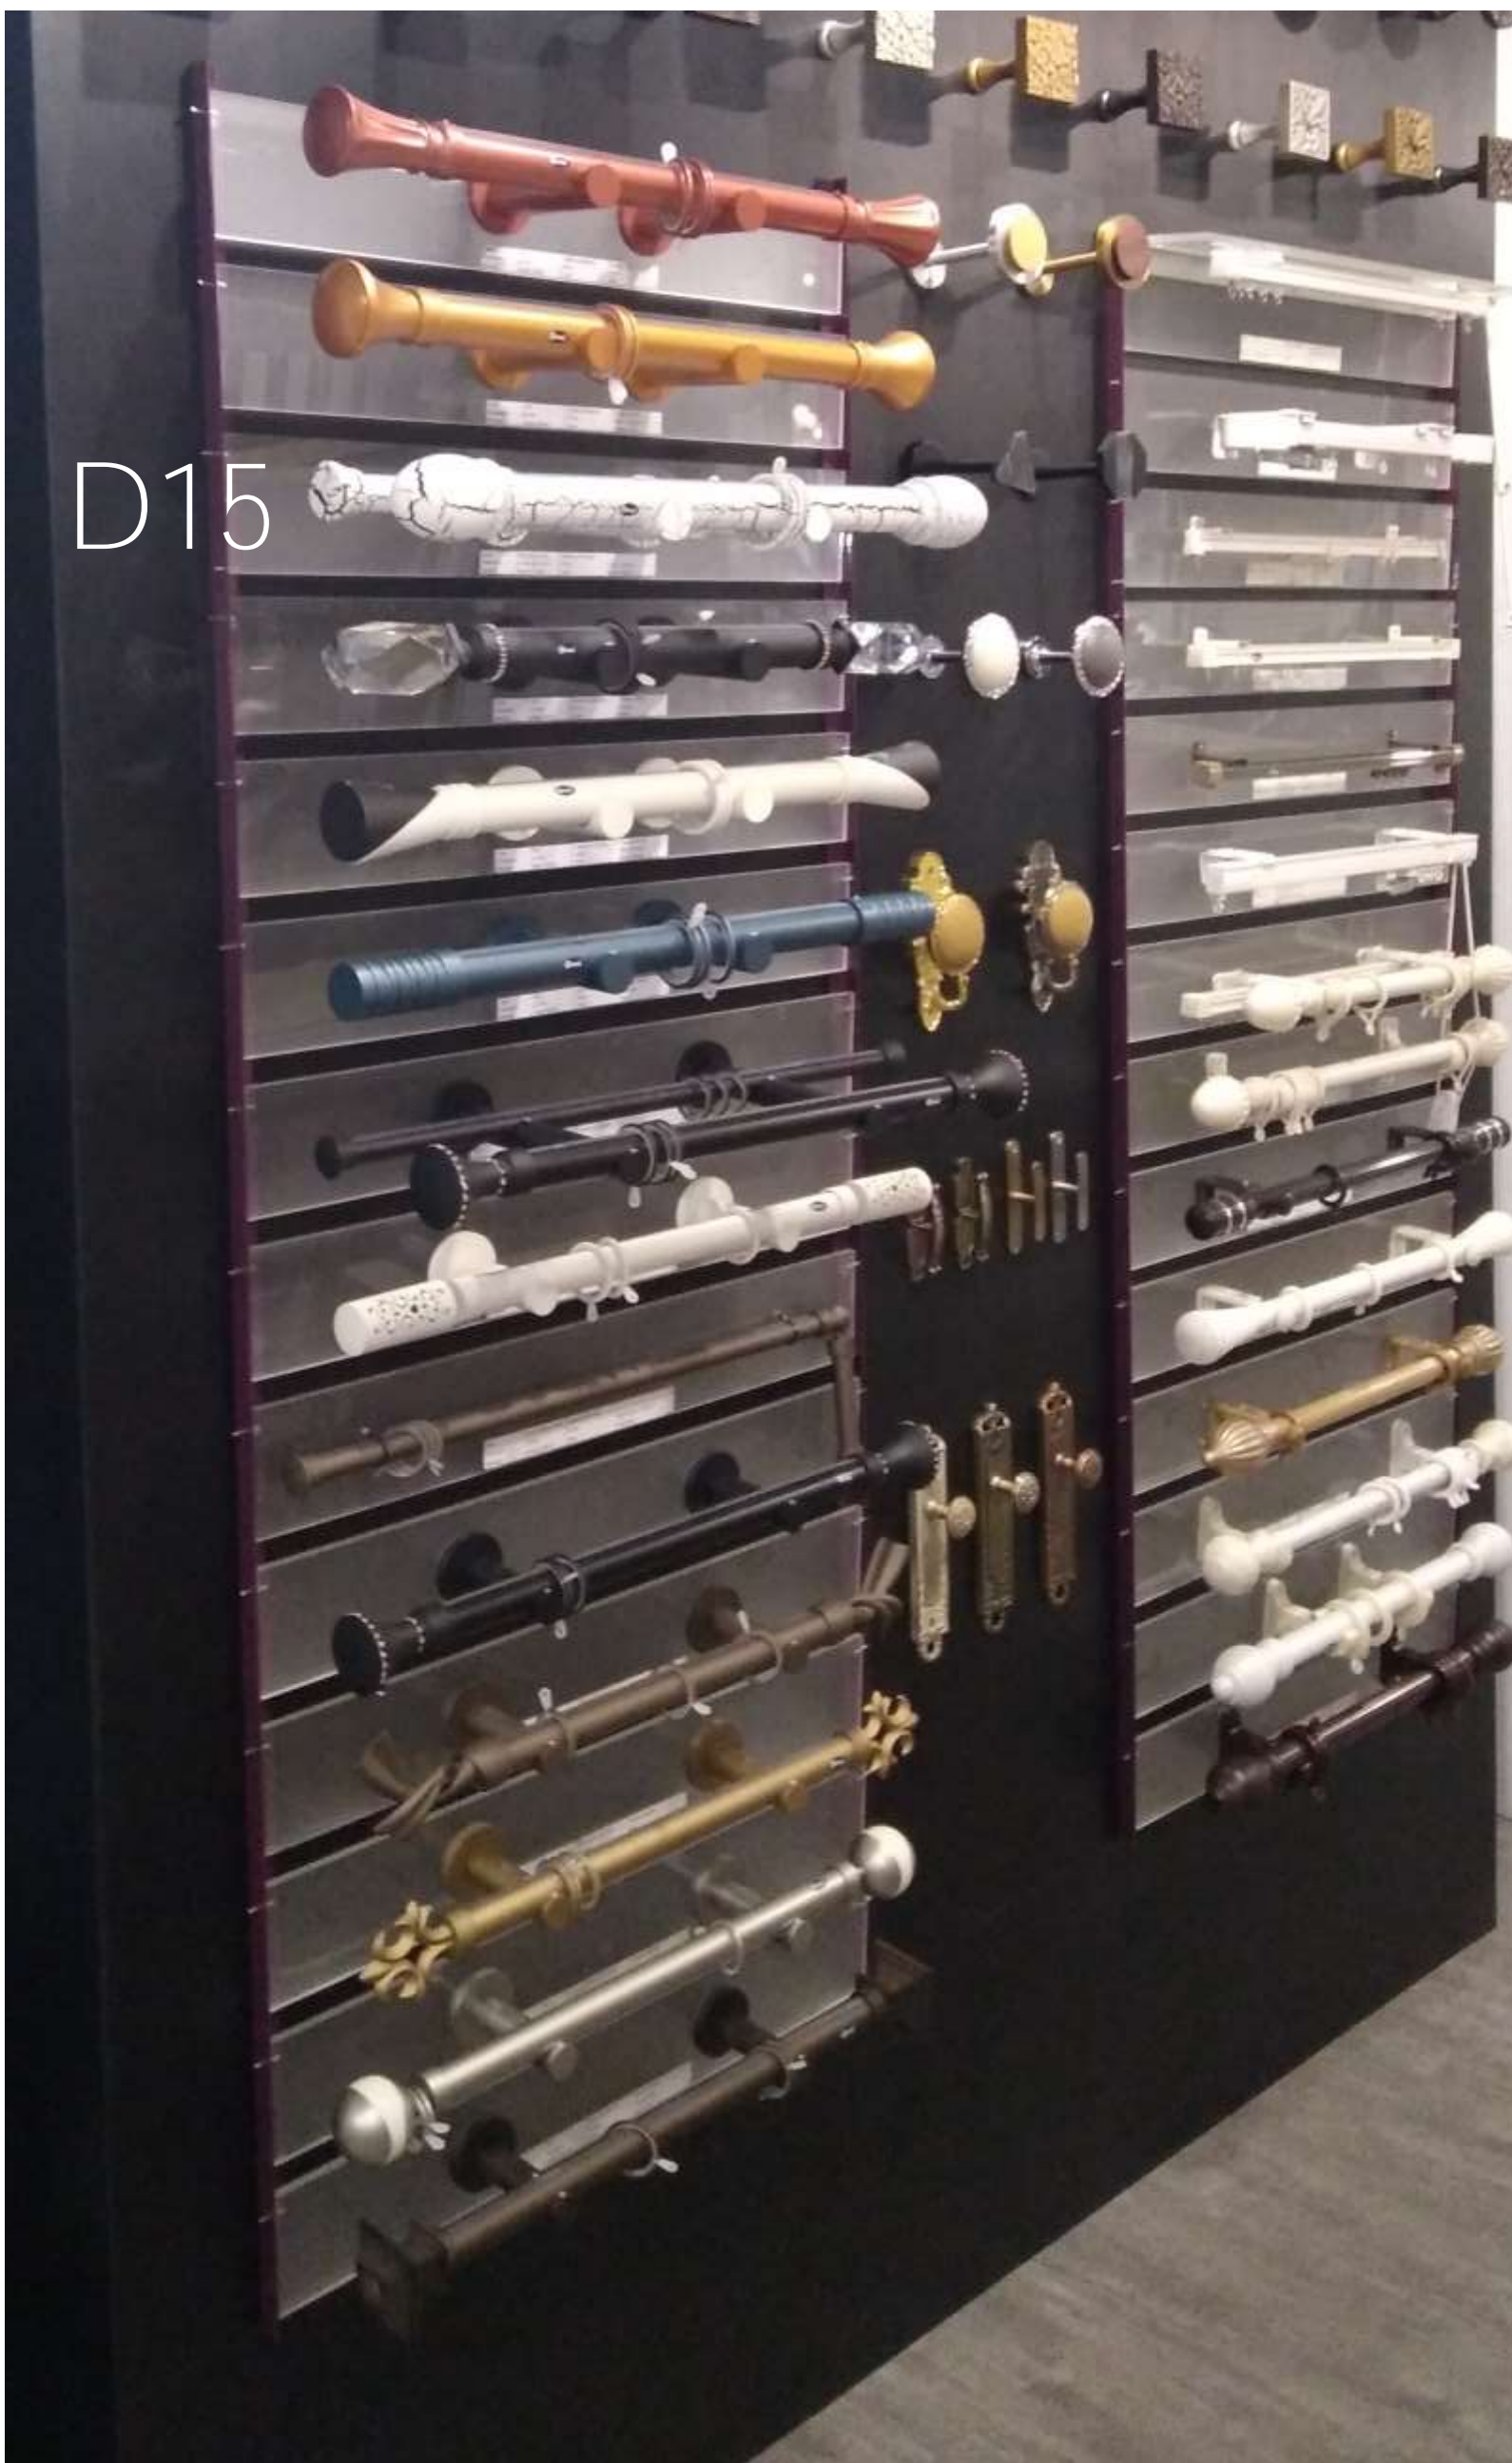

TRACK TYPE - DECORATIVE D15

Product : CURTAIN TRACK / RAILSET

Manual System Operation : Non Pulling