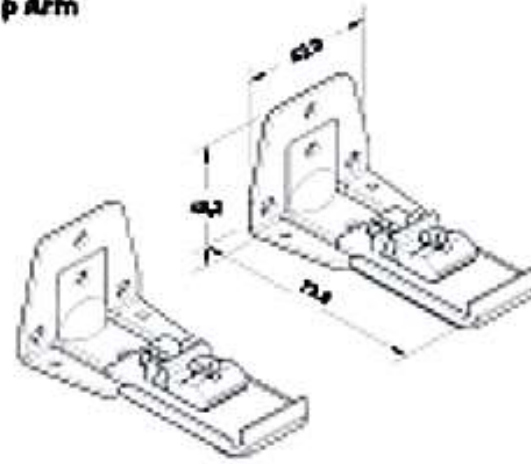

# CURTAIN TRACK ACCESSORIES :

Bending Track 90° (mm)

Master Carrier w/ Overlap Arm

Double Wall Bracket F3 (mm)

Single Wall Bracket F3 (mm)

Bending Tool Track H1

Double Connector H2

U Bracket H2

Curve Connector H2

MODEL

Bracket H2 Curve Connector H2 Curve Track H2 Ceiling Bracket H2

MODEL

Bracket H2 Double Connector H2 Curve Track H2 Ceiling Bracket H2

Single Wall Bracket H1 (mm)

Double Wall Bracket H1 (mm)

Single Wall Bracket F1, F2 (mm)

Double Wall Bracket F1, F2 (mm)

Hanging Bracket 27 - 45cm

Hanging Bracket 45 - 80cm