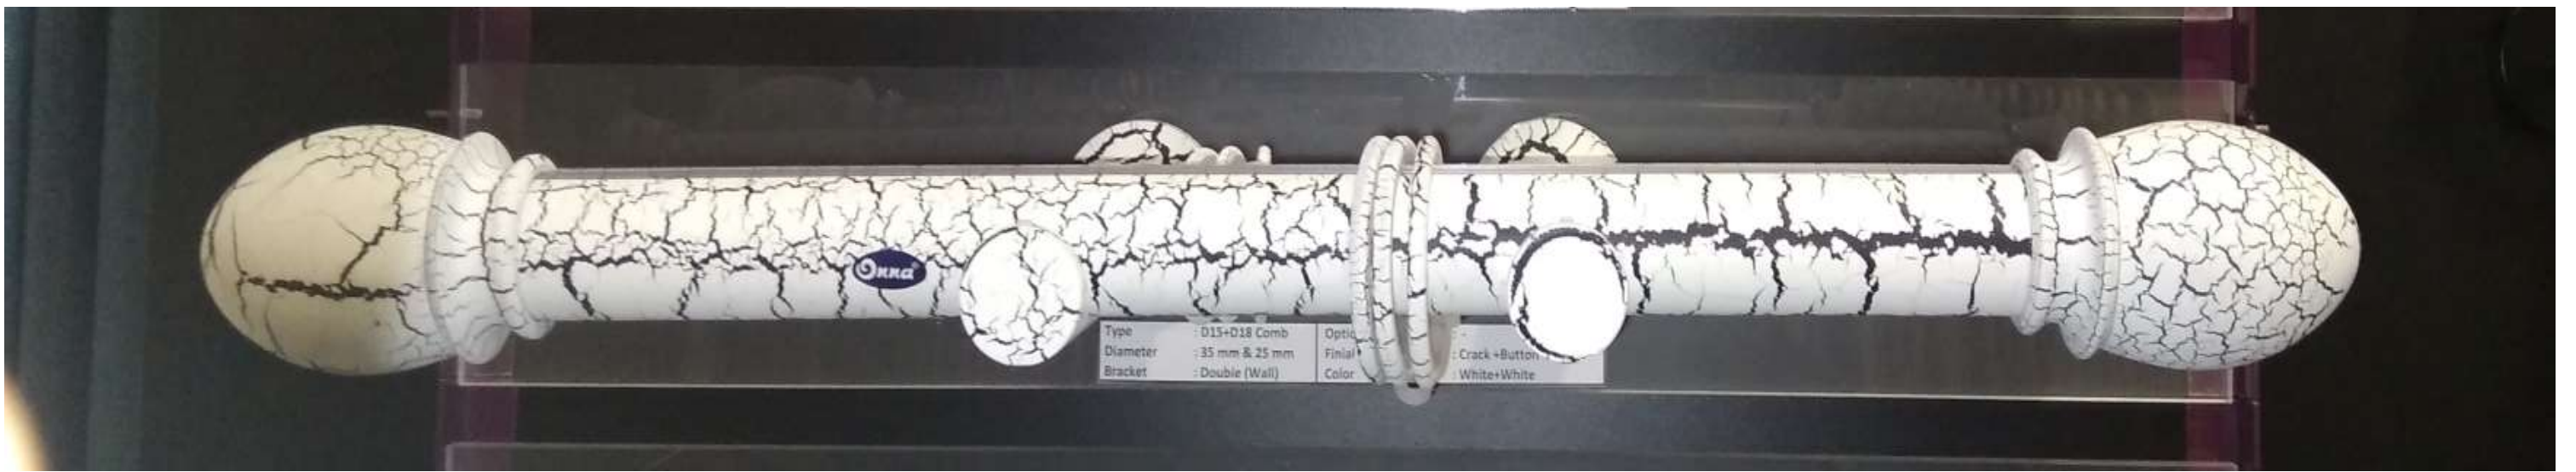

TRACK TYPE - DECORATIVE D15

Product : CURTAIN TRACK / RAILSET

Manual System Operation : Non Pulling