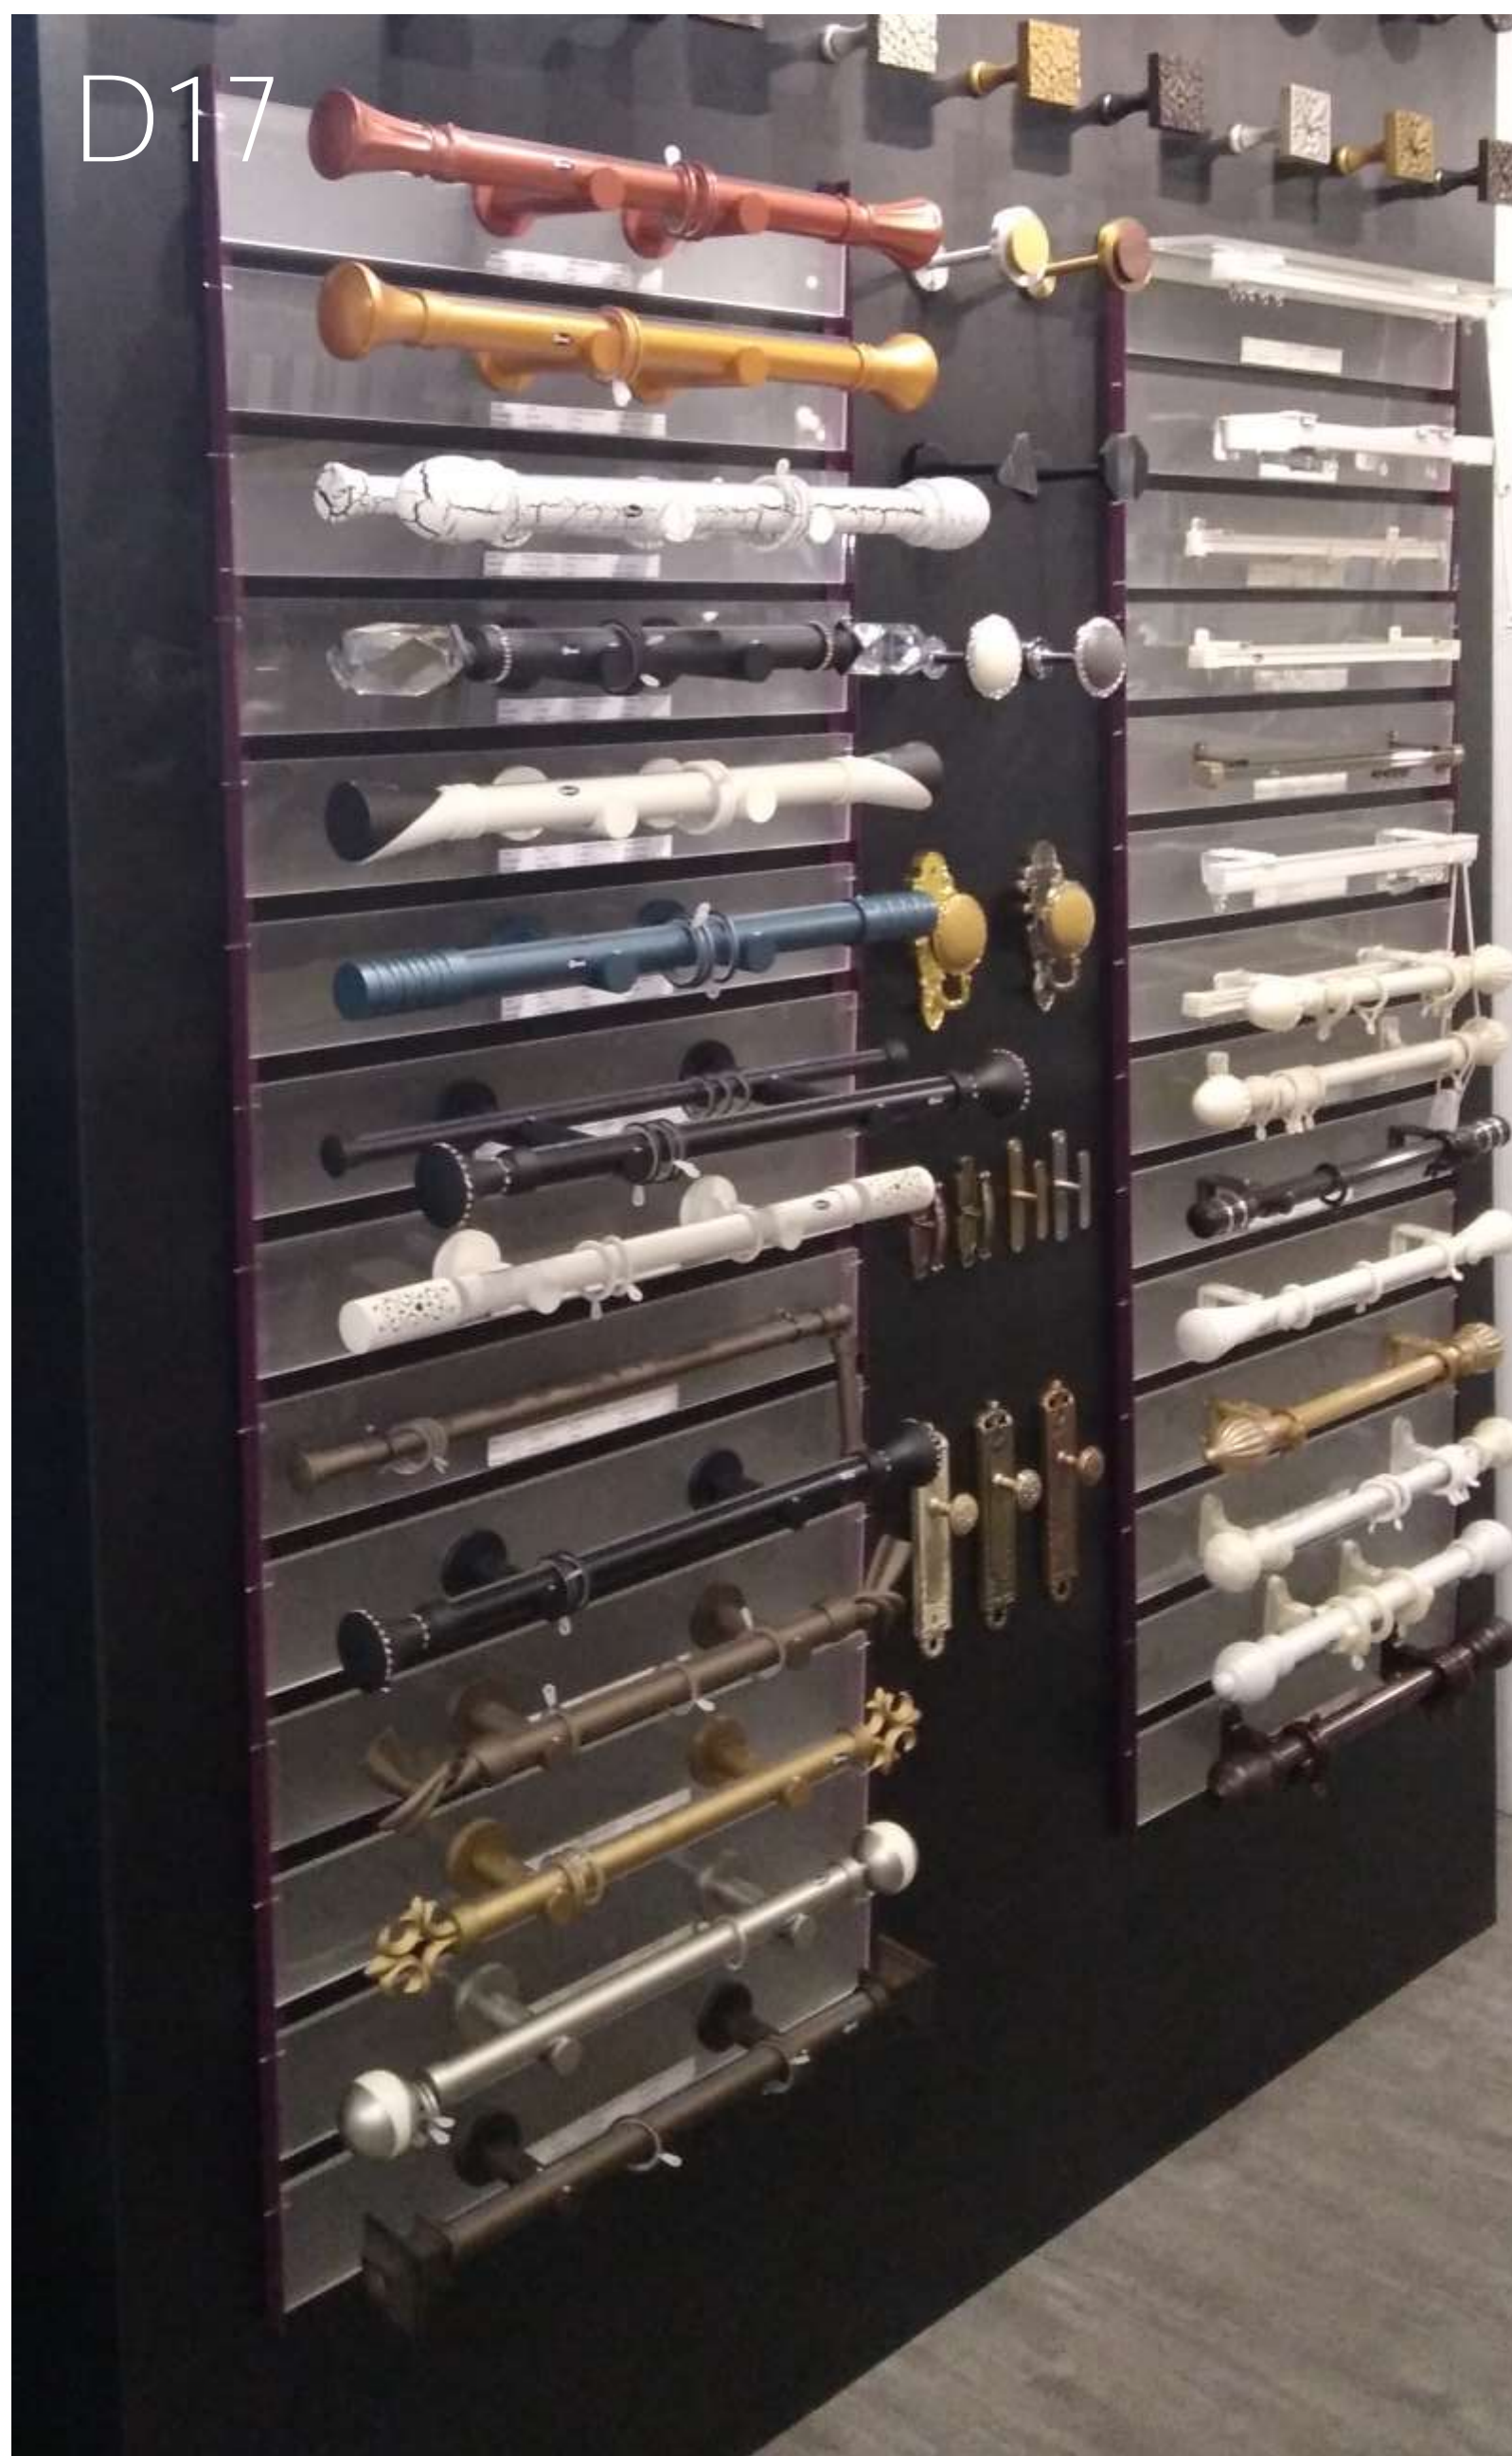

TRACK TYPE - DECORATIVE D17

Product : CURTAIN TRACK / RAILSET

Manual System Operation : Non Pulling