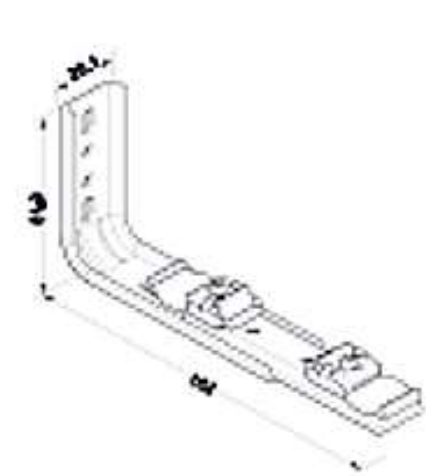

# CURTAIN TRACK ACCESSORIES :

Bending Track 90° (mm)

Master Carrier w/ Overlap Arm

Double Wall Bracket F3 (mm)

Single Wall Bracket F3 (mm)

Bending Tool Track H1

Double Connector H2

U Bracket H2