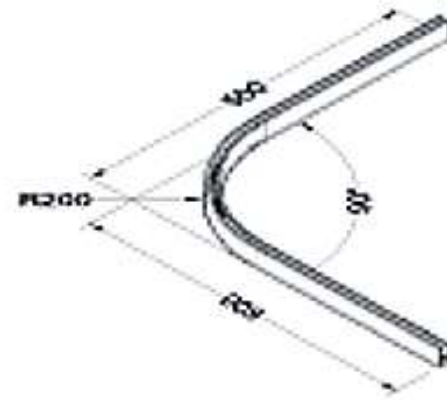

Master Carrier w/ Overlap Arm