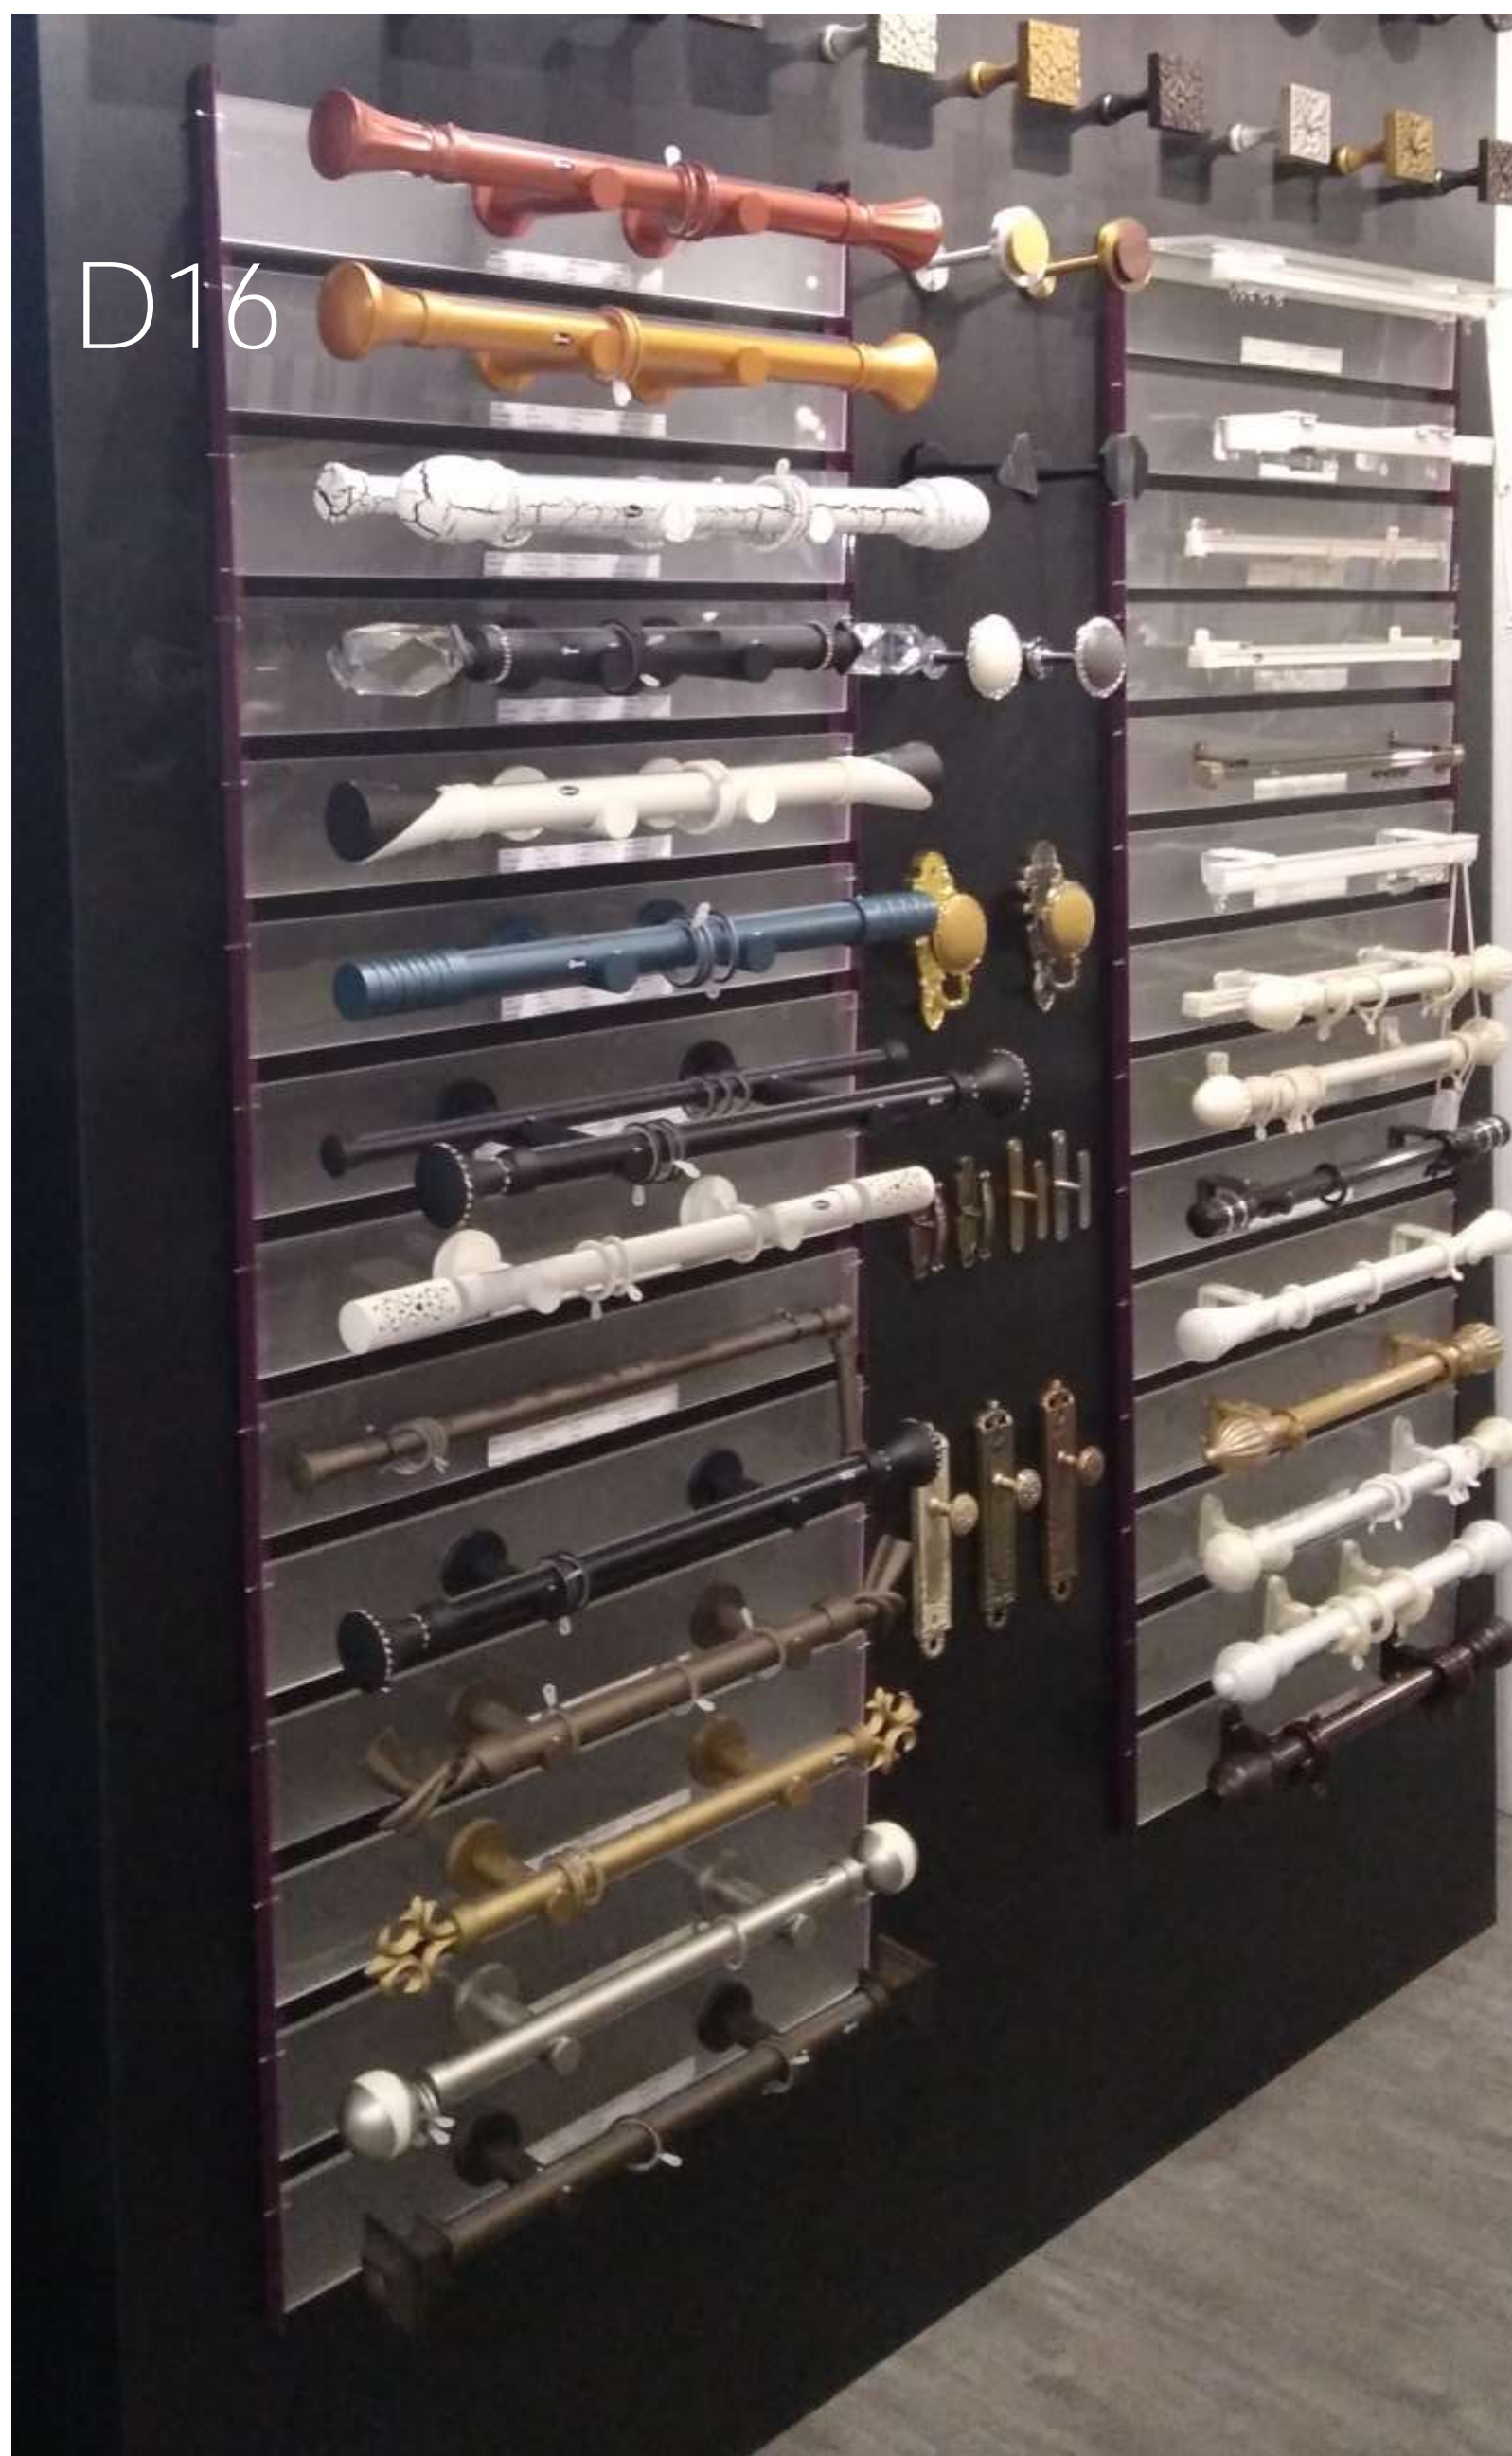

TRACK TYPE - DECORATIVE D16

Product : CURTAIN TRACK / RAILSET

Manual System Operation : Non Pulling