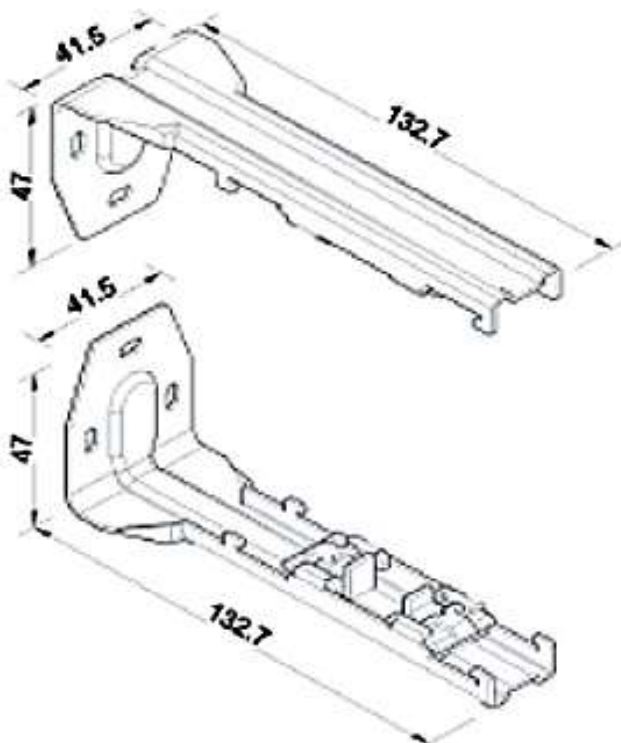

Curve Connector H2

MODEL

Bracket H2 Curve Connector H2 Curve Track H2 Ceiling Bracket H2

MODEL

Bracket H2 Double Connector H2 Curve Track H2 Ceiling Bracket H2

Single Wall Bracket H1 (mm)

Double Wall Bracket H1 (mm)

Single Wall Bracket F1, F2 (mm)

Double Wall Bracket F1, F2 (mm)

Hanging Bracket 27 - 45cm

Hanging Bracket 45 - 80cm