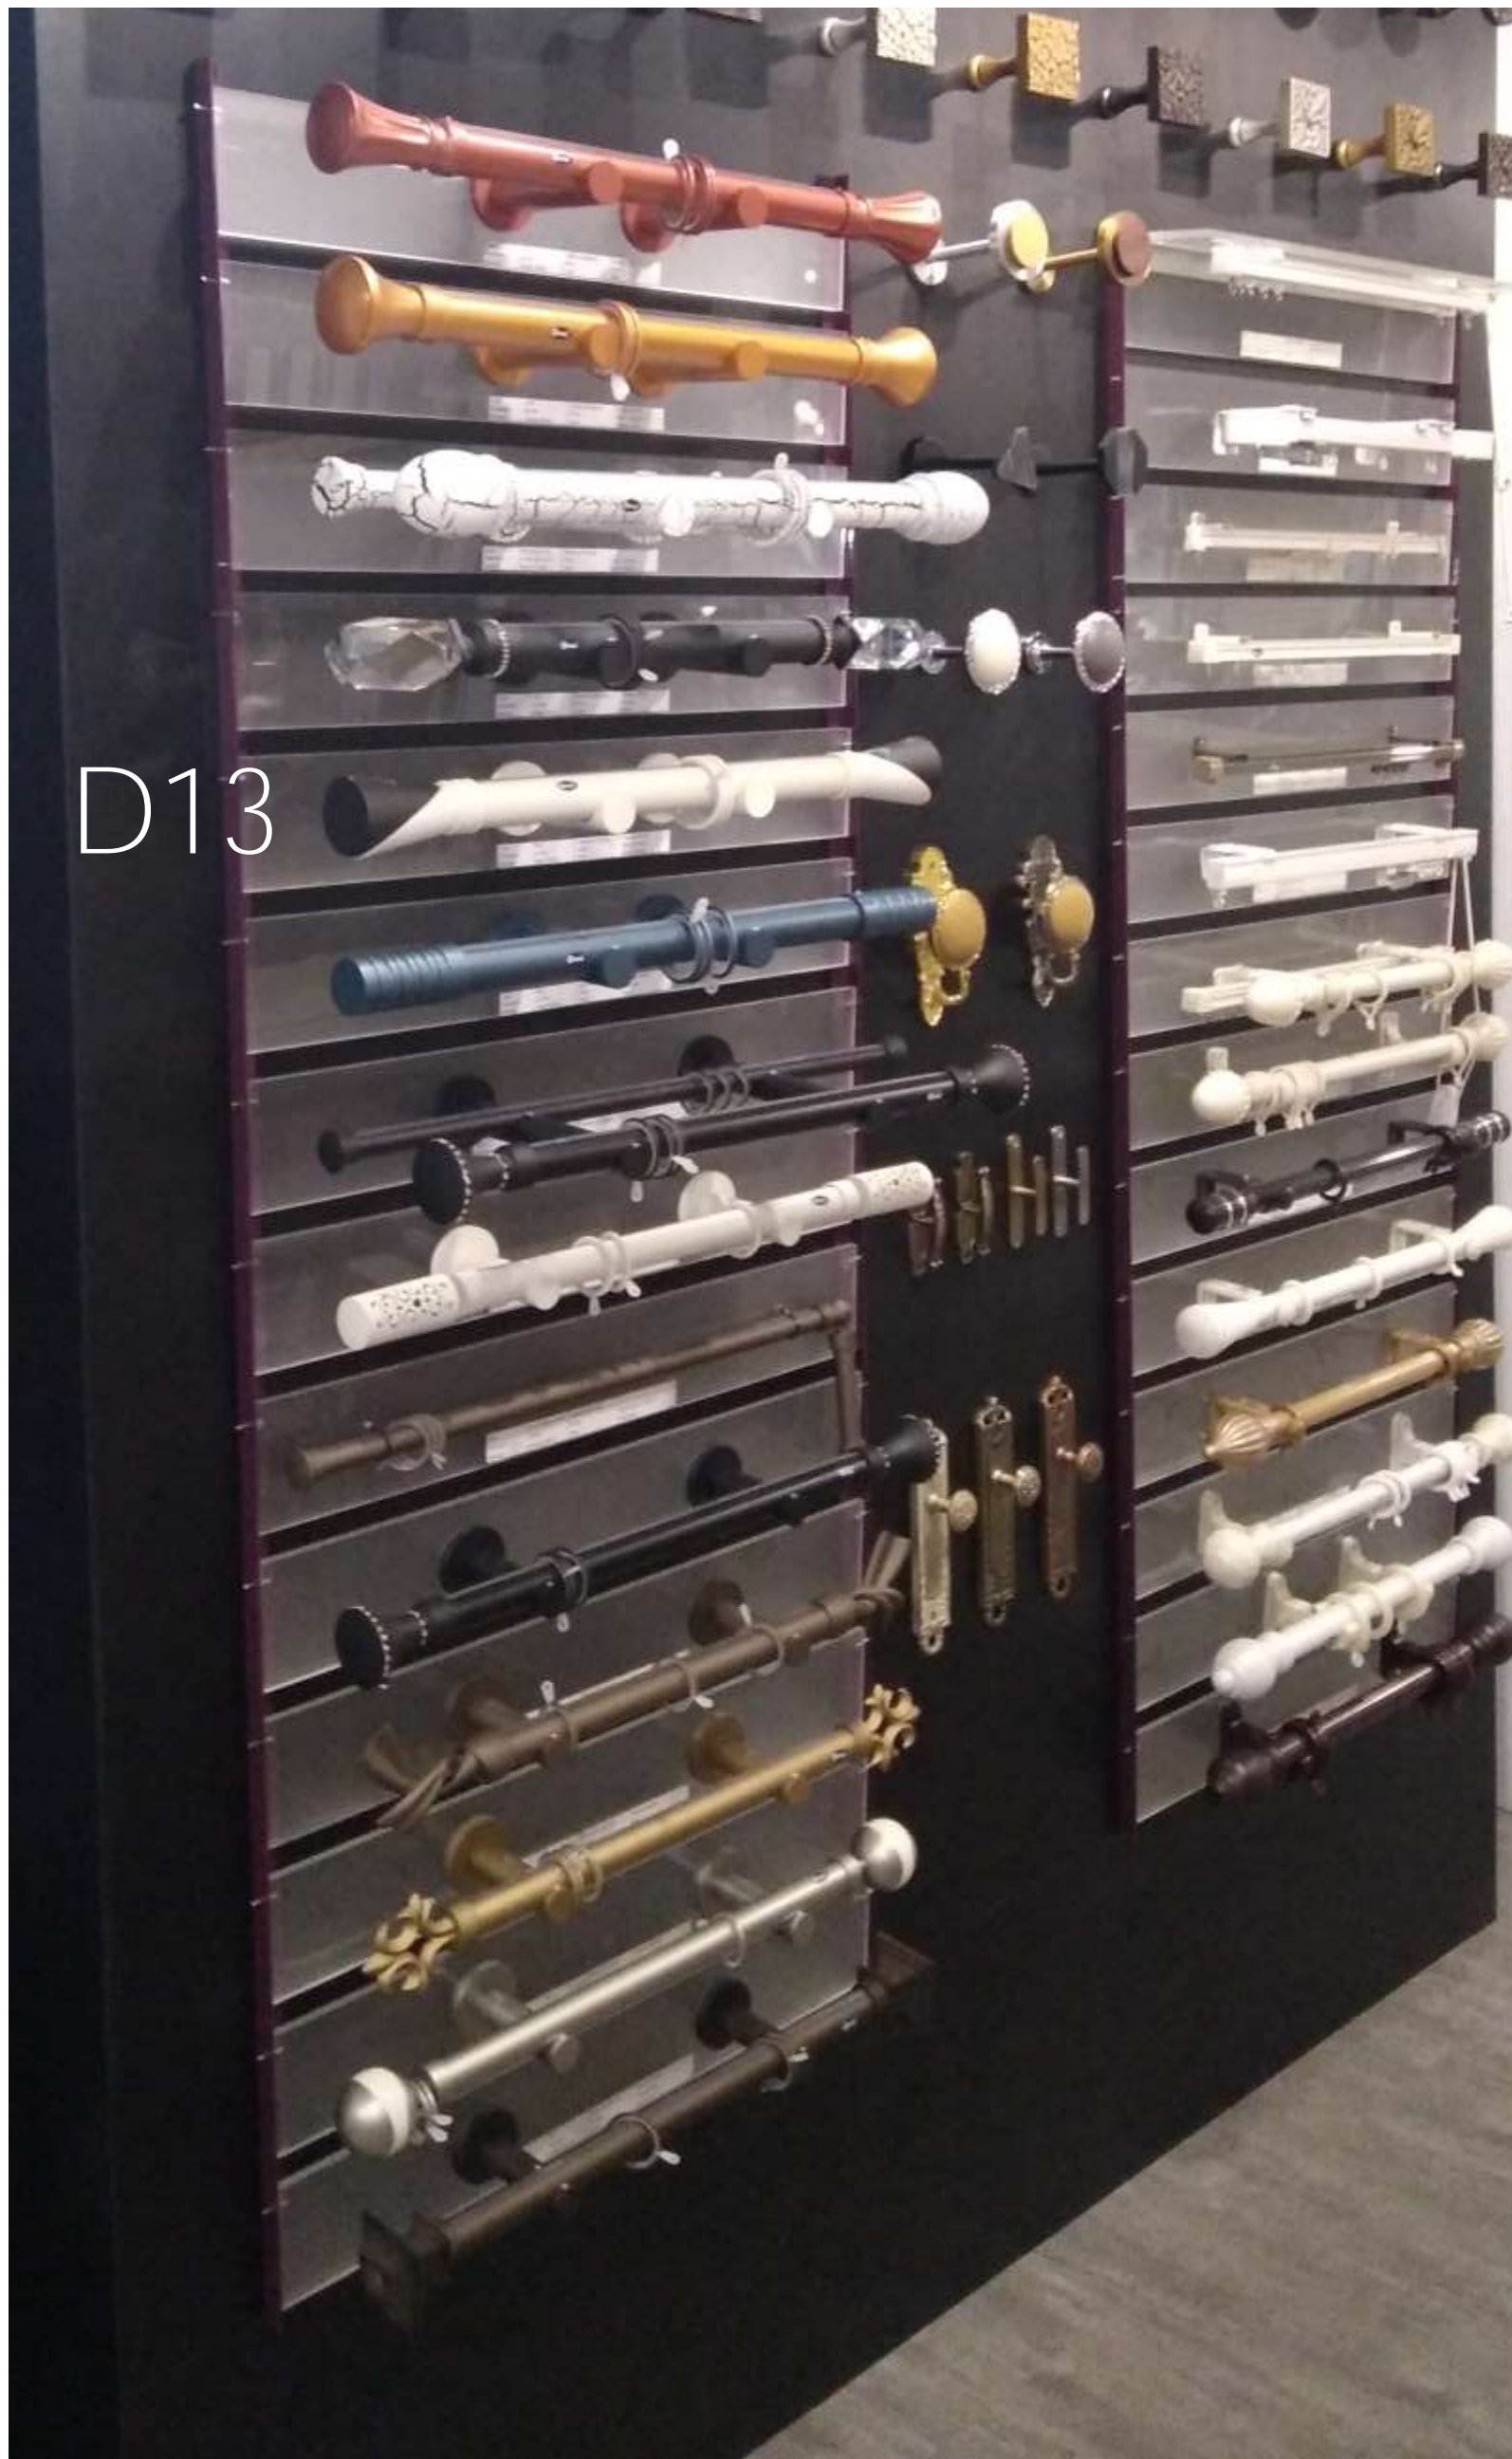

TRACK TYPE - DECORATIVE D13

Product : CURTAIN TRACK / RAILSET

Manual System Operation : Non Pulling