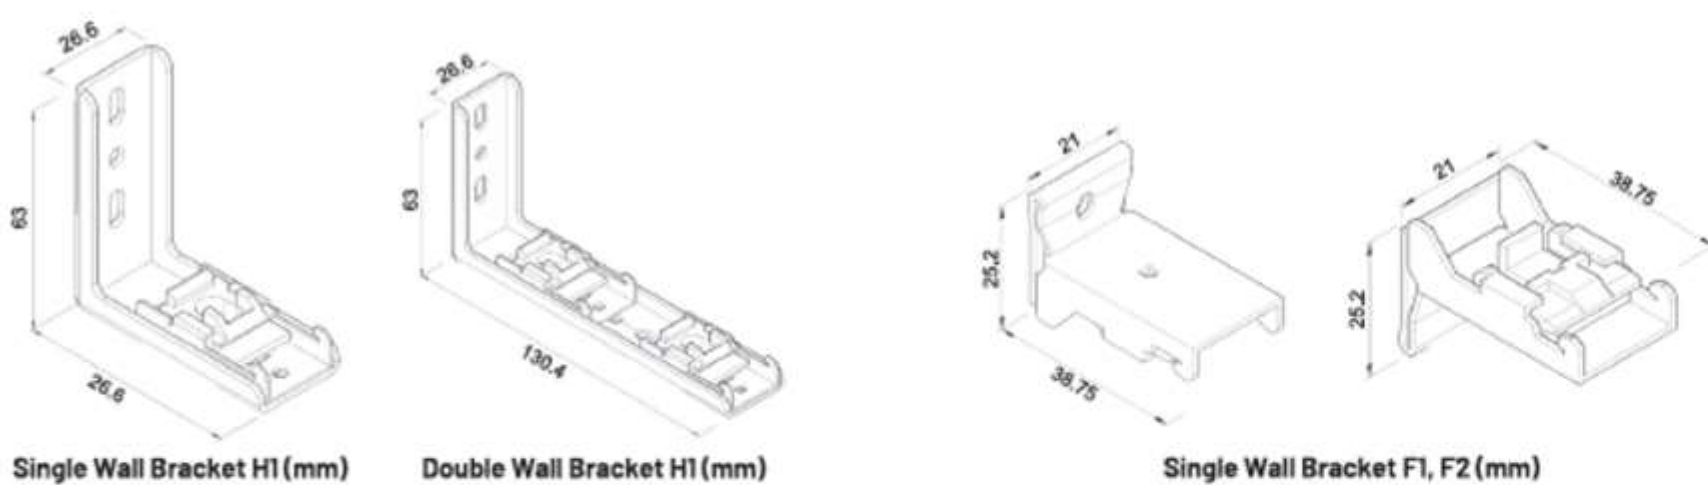

SINGLE WALL BRACKET & DOUBLE WALL BRACKET