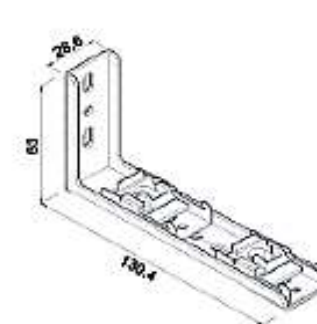

Curve Connector H2

MODEL

Bracket H2 Curve Connector H2 Curve Track H2 Ceiling Bracket H2

MODEL

Bracket H2 Double Connector H2 Curve Track H2 Ceiling Bracket H2

Single Wall Bracket H1 (mm)

Double Wall Bracket H1 (mm)

Single Wall Bracket F1, F2 (mm)

Double Wall Bracket F1, F2 (mm)

Hanging Bracket 27 - 45cm

Hanging Bracket 45 - 80cm