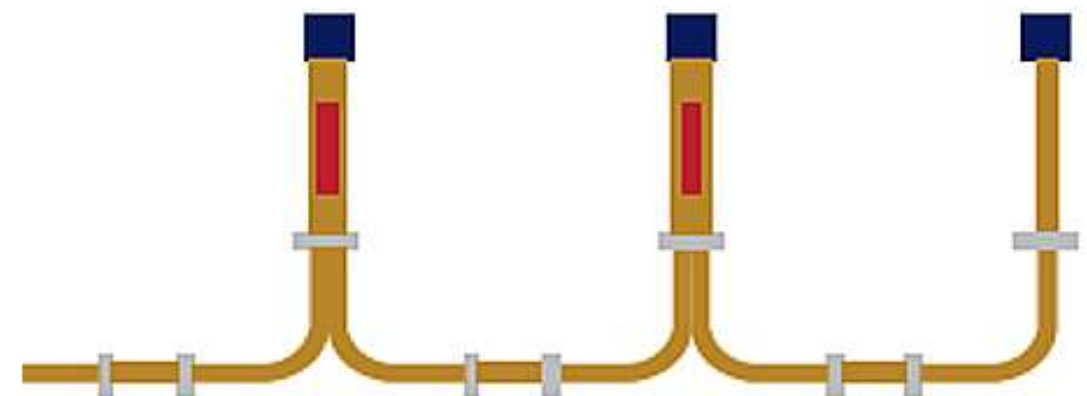

# TRACK TYPE - DECORATIVE D1-D2

Product : CURTAIN TRACK / RAILSET

Manual System Operation : Non Pulling

# CURTAIN TRACK ACCESSORIES :

Bending Track 90° (mm)

Master Carrier w/ Overlap Arm

Double Wall Bracket F3 (mm)

Single Wall Bracket F3 (mm)

Bending Tool Track H1

Double Connector H2

U Bracket H2

Curve Connector H2

MODEL

Bracket H2 Curve Connector H2 Curve Track H2 Ceiling Bracket H2

MODEL

Bracket H2 Double Connector H2 Curve Track H2 Ceiling Bracket H2

Single Wall Bracket H1 (mm)

Double Wall Bracket H1 (mm)