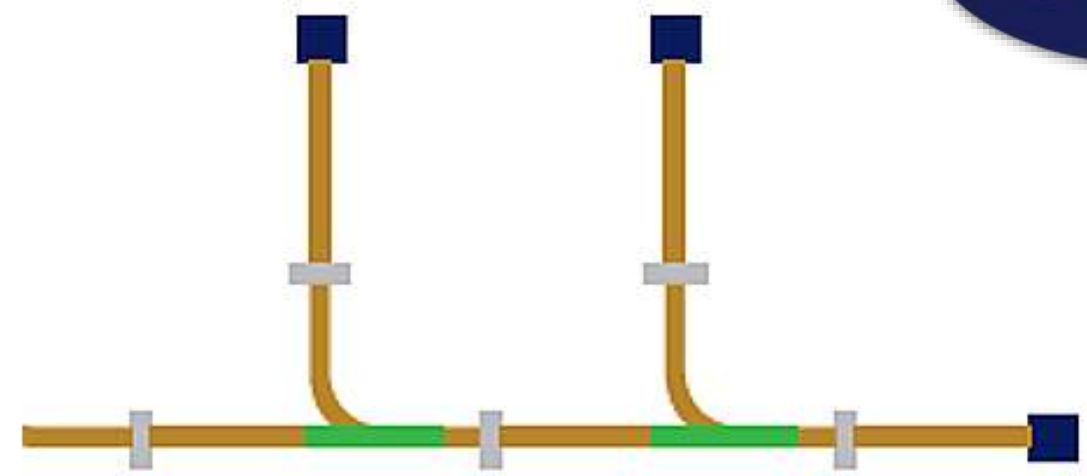

# TRACK TYPE - DECORATIVE D1-D2

Product : CURTAIN TRACK / RAILSET

Manual System Operation : Non Pulling

# CURTAIN TRACK ACCESSORIES :

Bending Track 90° (mm)

Master Carrier w/ Overlap Arm

Double Wall Bracket F3 (mm)

Single Wall Bracket F3 (mm)

Bending Tool Track H1

Double Connector H2

U Bracket H2

Curve Connector H2

MODEL

Bracket H2 Curve Connector H2 Curve Track H2 Ceiling Bracket H2

MODEL

Bracket H2 Double Connector H2 Curve Track H2 Ceiling Bracket H2

Single Wall Bracket H1 (mm)

Double Wall Bracket H1 (mm)