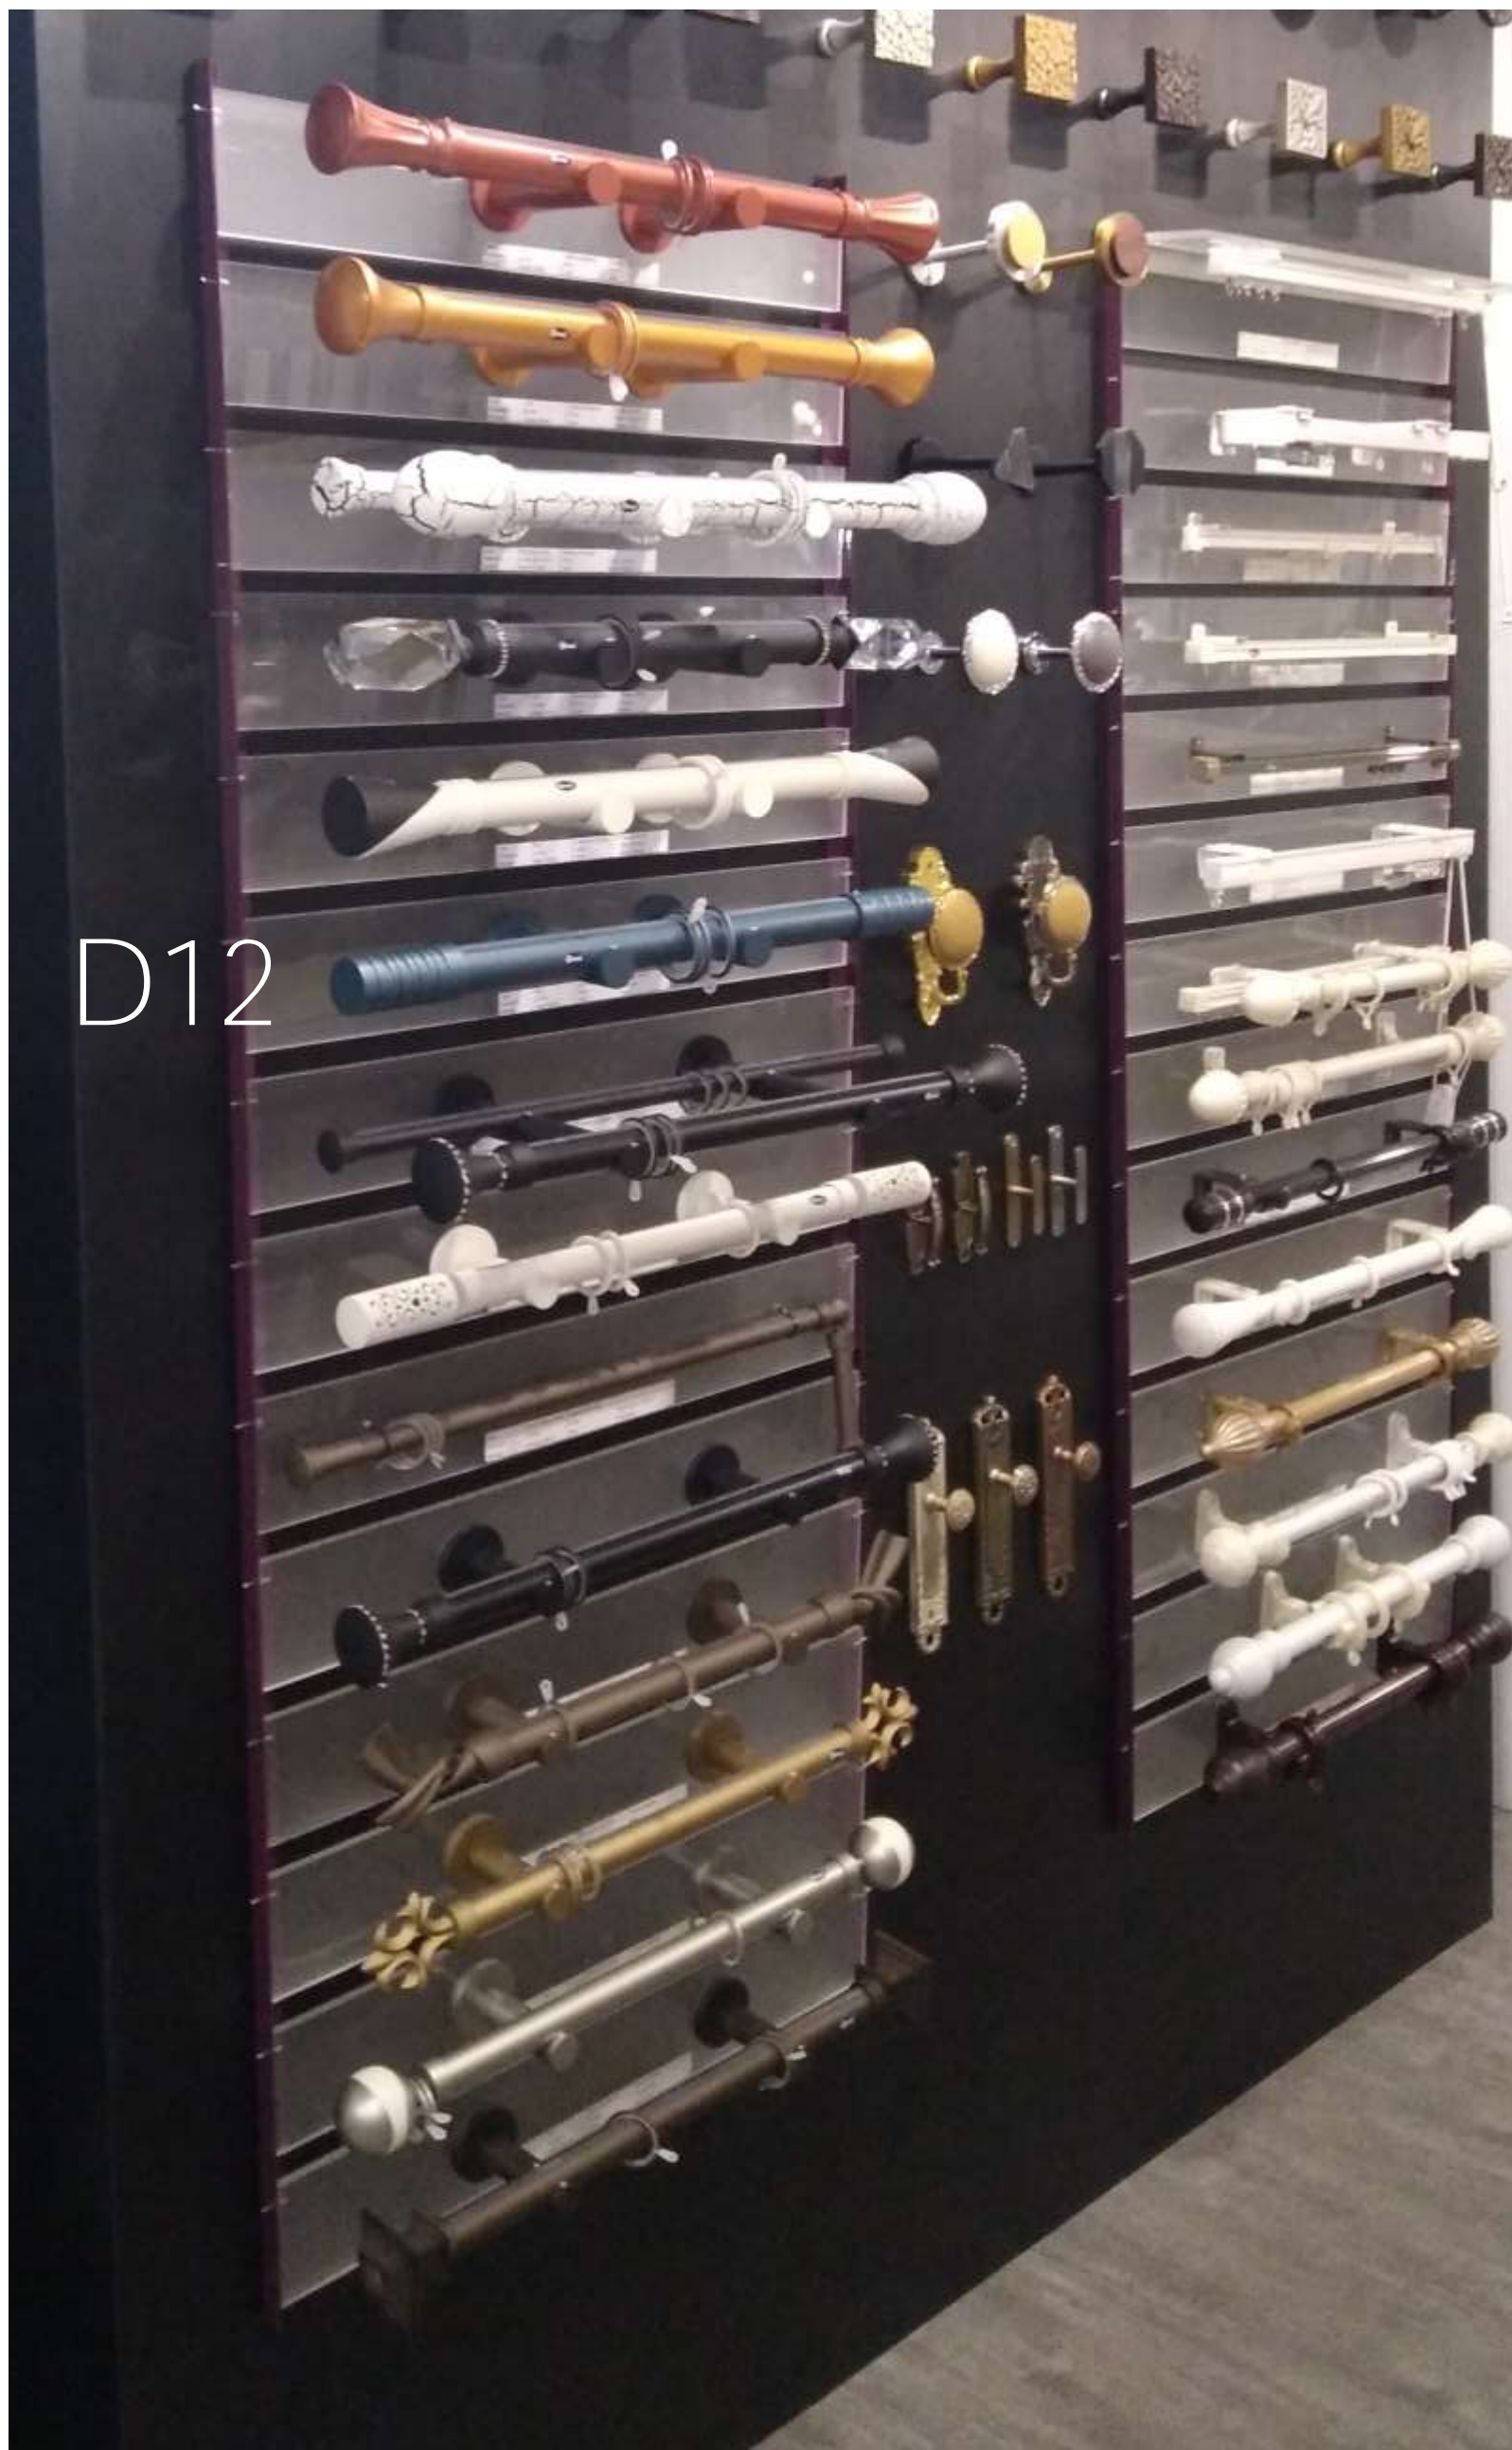

TRACK TYPE - DECORATIVE—D12

Product : CURTAIN TRACK / RAILSET

Manual System Operation : Non Pulling

D12