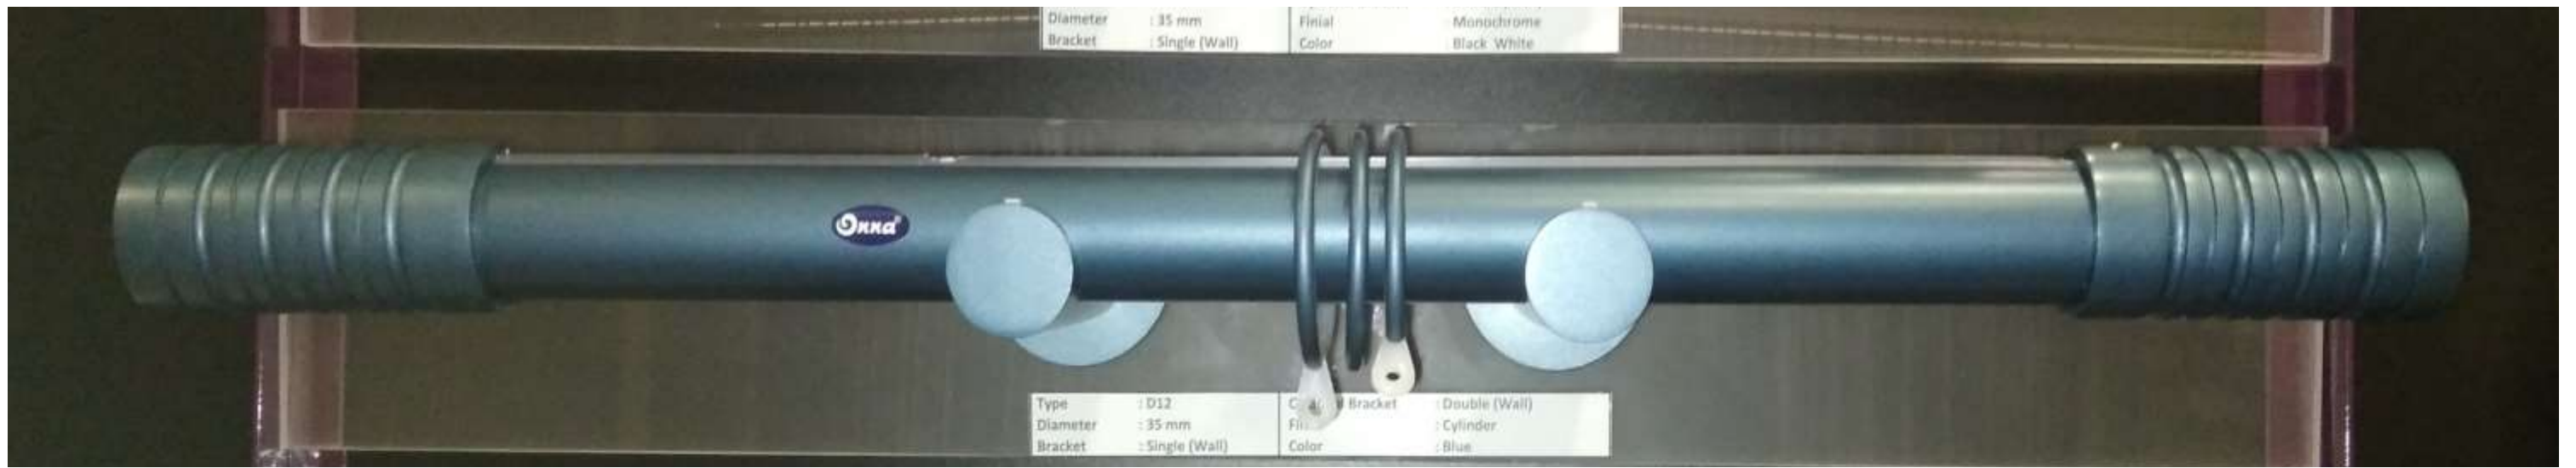

TRACK TYPE - DECORATIVE—D12

Product : CURTAIN TRACK / RAILSET

Manual System Operation : Non Pulling

D12