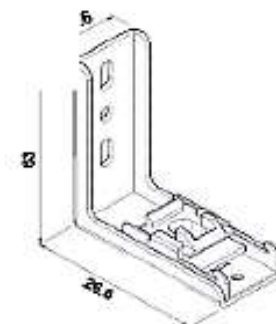

Curve Connector H2

MODEL

Bracket H2 Curve Connector H2 Curve Track H2 Ceiling Bracket H2

MODEL

Bracket H2 Double Connector H2 Curve Track H2 Ceiling Bracket H2

Single Wall Bracket H1 (mm)

Double Wall Bracket H1 (mm)

Single Wall Bracket F1, F2 (mm)

Double Wall Bracket F1, F2 (mm)

Hanging Bracket 27 - 45cm

Hanging Bracket 45 - 80cm